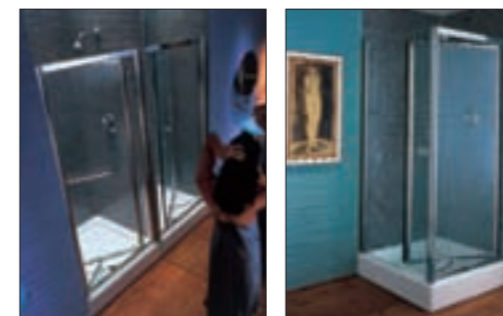

Dimensions (mm)

Model	A
CC7900	770-790

Style Original Colonade inswing door
Finish Celtic Silver.
Frame High-lustre anodised aluminium.
Glass Clear safety glass (BS6206A).
Overall height 1800mm.
Additional information Add side panel series CWC for corner installations; see below.
Recommended tray models CW7600 – BM760
CW8000 – BM800
CW9000 – BM900

Configuration options Please note suitable shower head locations.