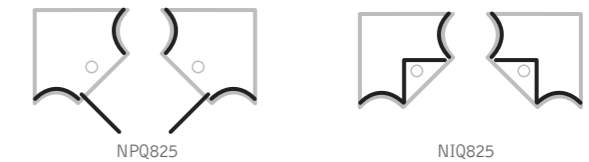

Matki Glass Guard easy clean protection to special order @ £100 excl. VAT

Dimensions

Model	A	B	C	D	E
NPQ825	830	830	572	535	1010
NIQ825	830	830	572	510	1010

Style	Space Saver Quintesse pivot or infold door
Finish	Celtic Silver.
Frame	High-lustre anodised aluminium with chrome plated details.
Glass	8mm clear safety glass doors. 6mm clear safety glass panels.
Overall height	1960mm including tray.
Additional information	Specially designed Space Saver shower tray in acrylic capped Synthastone and including Fastflow shower waste. Shower tray included in price.

Configuration options

	Model No.	Size (mm)	Excl. VAT	Incl. VAT
Pivot door	NPQ900	900	£1095.00	£1286.63
	NPQ1000	1000	£1155.00	£1357.13
	NPQ1200	1200 x 900	£1215.00	£1427.63
Infold door	NIQ900	900	£1120.00	£1316.00
	NIQ1000	1000	£1180.00	£1386.50
	NIQ1200	1200 x 900	£1240.00	£1457.00