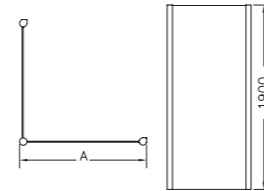

NEW COLONADE SIDE PANELS

Style	New Colnade side panels
Finish	Celtic Silver.
Frame	High-lustre anodised aluminium with chrome plated details.
Glass	6mm clear safety glass (BS6206A).
Height	1900mm.
Additional information	Tray model numbers above are recommendations. For Matki New Colnade pivot, infold, and New Colnade straight sliding doors.

Model No.	Size (mm)	Excl. VAT	Incl. VAT
NSC6900	660 - 692	£230.00	£270.25
NSC7500	720 - 752	£240.00	£282.00
NSC7900	760 - 792	£250.00	£293.75
NSC8900	860 - 892	£260.00	£305.50
NSC9900	960 - 992	£270.00	£317.25

Matki Glass Guard easy clean protection to special order @ £45 excl. VAT

Dimensions (mm)

Model	A
NSC6900	660-692
NSC7500	720-752
NSC7900	760-792
NSC8900	860-892
NSC9900	960-992

Features: Contemporary design for use with New Colnade pivot door, infold door and New Colnade straight sliding door Series NSS • Unframed safety glass top and bottom gives an attractive clean look to the surround • Unique pre-assembled FLS Front Loading System for easy installation with concealed screws and fittings • Adjusts to out-of-plumb-wall conditions • Suitable for power showers and steam.