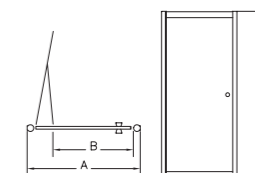

Dimensions (mm)

Model	A	B
CW7600	732-772	535
CW8000	772-812	575
CW9000	872-912	675