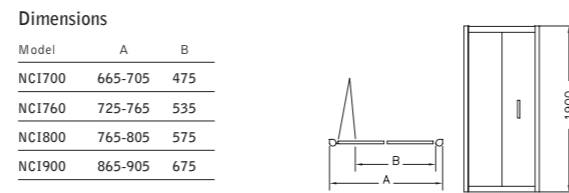

Features: Contemporary column design concept • High-lustre polished aluminium framing with chrome hinges • Space saving infold door design • Infold doors have super smooth action glides • Unique pre-assembled FLS Front Loading System for easy installation with concealed screws and fittings • Door opens left or right • Adjusts to out-of-plumb wall conditions • Suitable for power showers and steam.