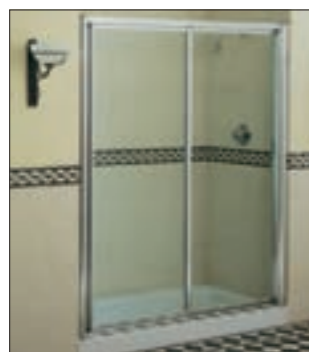

ORIGINAL COLONADE SLIDING DOORS

ORIGINAL COLONADE INSWING