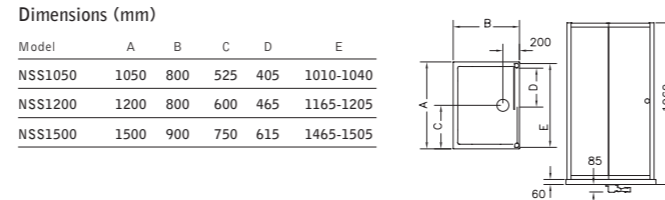

Features: Contemporary column design concept • High-lustre polished aluminium framing with chrome hinges • Space saving sliding door design • Sliding doors have super smooth action multiple stainless steel roller bearing system • Unique pre-assembled FLS Front Loading System for easy installation with concealed screws and fittings • Adjusts to out-of-plumb wall conditions • Suitable for power showers and steam.