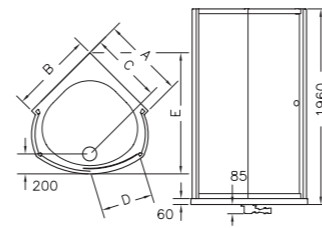

Dimensions (mm)

Model	A	B	C	D	E
NCC825	825	825	717	465	1213