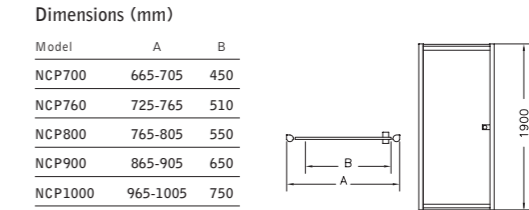

NEW COLONADE STRAIGHT SLIDING DOORS

1. **Style** New Colonade straight sliding door
2. **Finish** Celtic Silver.
3. **Frame** High-lustre anodised aluminium with chrome plated details.
4. **Glass** 8mm clear safety glass (BS6206A).
5. **Overall height** 1960mm including tray.
6. **Additional information** Door opening side is handed, please specify left or right opening, see illustration.
   New straight sliding doors can be fitted with New Colonade side panel (series NSC) for corner installations; see page 12.
   Shower tray included in price. Including Fastflow shower waste.

Model No.	Size (mm)	Tray (mm)	Excl. VAT	Incl. VAT
NSS1050	1010 - 1040	1050 x 800	£880.00	£1034.00
NSS1200	1165 - 1205	1200 x 800	£1010.00	£1186.75
NSS1500	1465 - 1505	1500 x 900	£1120.00	£1316.00

Matki Glass Guard easy clean protection to special order @ £90 excl. VAT

Features: Contemporary column design concept • High-lustre polished aluminium framing with chrome hinges • Space saving sliding door design • Sliding doors have super smooth action multiple stainless steel roller bearing system • Unique pre-assembled FLS Front Loading System for easy installation with concealed screws and fittings • Adjusts to out-of-plumb wall conditions • Suitable for power showers and steam.

NEW COLONADE INFOLD DOORS

1. **Style** New Colonade infold door
2. **Finish** Celtic Silver.
3. **Frame** High-lustre anodised aluminium with chrome plated details.
4. **Glass** 8mm clear safety glass (BS6206A).
5. **Height** 1900mm.
6. **Additional information** Add a side panel for corner installations (series NSC); see page 12.
7. **Recommended tray models** NCI7000 – SN700
   NCI7600 – SN760
   NCI8000 – SN800
   NCI9000 – SN900