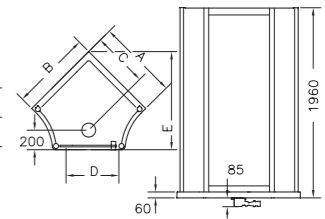

NEW COLONADE QUINTESSE SURROUNDS

Illustration shows NPQ825 Space Saver, uniquely with incurving side panels.

Model No.	Size (mm)	Excl. VAT	Incl. VAT
NPQ825 Space Saver Pivot	830	£1195.00	£1404.13
NIQ825 Space Saver Infold	830	£1220.00	£1433.00

Matki Glass Guard easy clean protection to special order @ £100 excl. VAT

Dimensions

Model	A	B	C	D	E
NPQ825	830	830	572	535	1010
NIQ825	830	830	572	510	1010

Style	Space Saver Quintesse pivot or infold door
Finish	Celtic Silver.
Frame	High-lustre anodised aluminium with chrome plated details.
Glass	8mm clear safety glass doors. 6mm clear safety glass panels.
Overall height	1960mm including tray.
Additional information	Specially designed Space Saver shower tray in acrylic capped Synthastone and including Fastflow shower waste. Shower tray included in price.