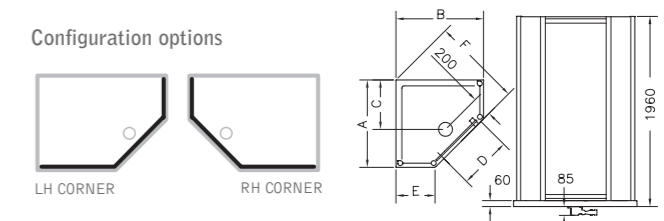

Configuration options

Features: Clever 825mm space saving design with curved side panels and large internal showering space • Contemporary column design concept with integrated shower tray • Low threshold specially designed shower tray in acrylic capped Synthastone, choice of white or pergamon • High-lustre polished aluminium framing • Space saving infold door or solid pivot door option • Unique pre-assembled FLS Front Loading System for easy installation with concealed screws and fittings • Adjusts to out-of-plumb wall conditions • Suitable for power showers and steam.