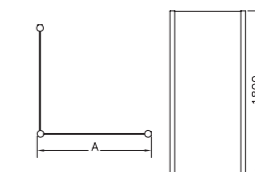

Dimensions (mm)

Model	A
CWC7500	733-753
CWC7900	770-790
CWC8900	873-893