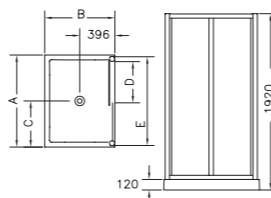

Dimensions (mm)

Model	A	B	C	D	E
CG1200	1200	792	600	455	1165-1205
CG1400	1400	792	700	555	1365-1405
CG1600	1600	792	800	655	1565-1605