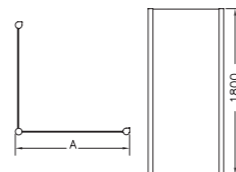

Dimensions (mm)

Model	A
CC7900	770-790