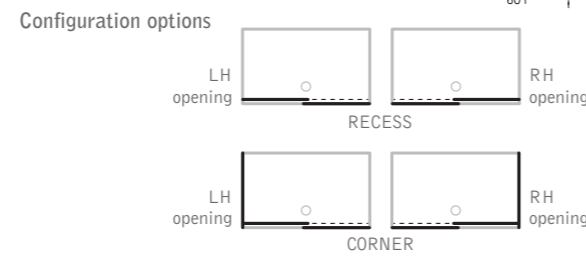

Features: Contemporary column design concept • High-lustre polished aluminium framing with chrome hinges • Space saving sliding door design • Sliding doors have super smooth action multiple stainless steel roller bearing system • Unique pre-assembled FLS Front Loading System for easy installation with concealed screws and fittings • Adjusts to out-of-plumb wall conditions • Suitable for power showers and steam.