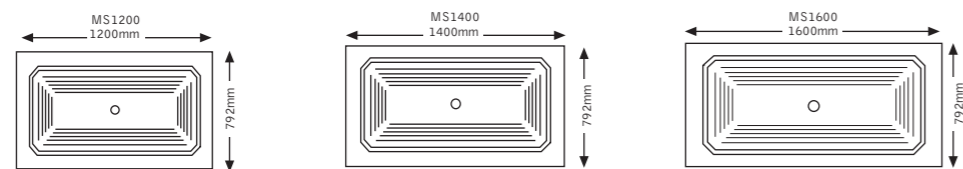

ORIGINAL COLONADE SLIDING DOORS

ORIGINAL COLONADE INSWING

Both doors slide open.

Configuration options

Model No.	Size (mm)	Excl. VAT	Incl. VAT
CG1200	1165 - 1205	£975.00	£1145.63
CG1400	1365 - 1405	£1048.00	£1231.40
CG1600	1565 - 1605	£1127.00	£1324.23

Matki Glass Guard easy clean protection to special order @ £90 excl. VAT

Dimensions (mm)

Model	A	B	C	D	E
CG1200	1200	792	600	455	1165-1205
CG1400	1400	792	700	555	1365-1405
CG1600	1600	792	800	655	1565-1605

Style Original Colonade sliding door
Finish Celtic Silver.
Frame High-lustre anodised/coated aluminium.
Glass Clear safety glass (BS6206A).
Height 1920mm including tray.
Additional information Shower tray included in price. Add side panel series CC for corner installations, see below.

Features: Innovative sliding door concept allows easy access from right to left • Both doors slide open • Comes with dedicated shower tray in standard bathroom colours • Unique pre-assembled FLS Front Loading System for quick and easy installation • Watertight seals tested for power showers and steam • Concealed screws and fittings • Adjusts to out-of-plumb walls **Note:** Matki Colonade sliding doors are pre-assembled for ease of installation – please ensure sufficient access space is available.
Carton Size CG1200: 1850x1215x90mm. Carton Size CG1400: 1850x1450x90mm. Carton Size CG1600: 1850x1615x90mm.

Style Original Colonade side panel for sliding door
Finish Celtic Silver.
Frame High-lustre anodised/coated aluminium.
Glass 6mm clear safety glass (BS6206A).
Height 1800mm.
Additional information For Matki original Colonade sliding doors only.
Configuration options

Model No.	Size (mm)	Excl. VAT	Incl. VAT
CC7900	770 - 790	£255.00	£299.63

Matki Glass Guard easy clean protection to special order @ £50 excl. VAT