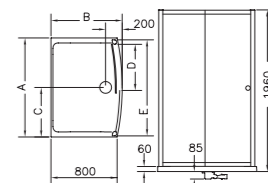

Configuration options

Dimensions (mm)

Model	A	B	C	D	E
NBR1200	1200	866	600	465	1165-1205
NBR1500	1500	873	750	615	1465-1505
NBR1700	1700	883	850	715	1665-1705

Features: Attractive curved sliding door concept gives larger showering area • Comes with dedicated acrylic capped Synthastone shower tray in white or pergamon • Unique pre-assembled FLS Front Loading System for quick and easy installation Patent no. GB 2289302B • Watertight seals tested for power showers and steam • Concealed screws and fittings • Adjusts to out-of-plumb walls. Note: Colonade sliding doors are pre-assembled for ease of installation - please ensure sufficient access space is available. Carton size 1500: 1960 x 1550 x 200mm. Carton size 1700: 1960 x 1750 x 200mm.