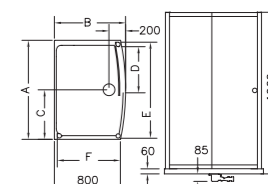

Configuration options

Dimensions (mm)

Model	A	B	C	D	E
NBR1200	1200	866	600	465	1165-1205
NBR1500	1500	873	750	615	1465-1505
NBR1700	1700	883	850	715	1665-1705

Features: Attractive curved sliding door concept gives larger showering area • Comes with dedicated acrylic capped Synthastone shower tray in white or pergamon • Unique pre-assembled FLS Front Loading System for quick and easy installation Patent no. GB 2289302B • Watertight seals tested for power showers and steam • Concealed screws and fittings • Adjusts to out-of-plumb walls. Note: Colonade sliding doors are pre-assembled for ease of installation - please ensure sufficient access space is available. Carton size 1500: 1960 x 1550 x 200mm. Carton size 1700: 1960 x 1750 x 200mm.

Model No.	Size (mm)	Excl. VAT	Incl. VAT
NBC1200	1165 - 1205 x 800	£1310.00	£1539.25
NBC1500	1465 - 1505 x 800	£1430.00	£1680.25
NBC1700	1665 - 1705 x 800	£1550.00	£1821.25

Matki Glass Guard easy clean protection to special order @ £145 excl. VAT

Configuration options

Dimensions (mm)

Model	A	B	C	D	E	F
NBC1200	1200	866	600	465	1165-1205	770-790
NBC1500	1500	873	750	615	1465-1505	770-790
NBC1700	1700	883	850	715	1665-1705	770-790

NEW COLONADE BOWED OFF-SET CORNER SURROUND