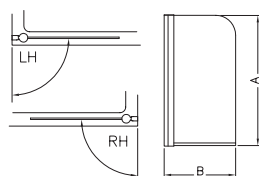

Dimensions (mm)

Model	A	B	C	D
LCB900	1500	300	900-915	583

Features: Drip channel minimises drips when opening screen • Screen includes integral soap dish • Designed for use with flat top baths • 300mm fixed glass panel • Watertight seal keeps droplets inside the bath • Swings through 90° from fixed panel for ease of access • Tested for power showers.

Style Matki bath screen – single

Finish Celtic Silver and Aztec Gold.

Frame High-lustre anodised aluminium frames.

Glass 8mm clear safety glass (BS626206A).

Overall height 1500mm.

Additional information Eleganza bath screens are handed. Please specify left or right when ordering.

	Model No.	Size (mm)	Excl. VAT	Incl. VAT
Celtic Silver	EBC800	curved 800	£309.00	£363.08
	EBS800	square 800	£285.00	£334.88
Aztec Gold	EBC800	curved 800	£324.00	£380.70
	EBS800	square 800	£300.00	£352.50

Matki Glass Guard easy clean protection to special order @ £50 excl VAT

Dimensions (mm)

Model	A	B
EBC800	1500	810-823
EBS800	1500	810-823

Features: Combines aesthetic beauty with unique patented watertight seal • Luxurious 8mm safety glass • Designed for use with flat top baths • Swings through 90° for ease of access • Choice of curved or square shape • Tested for power showers.