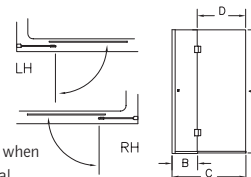

MATKI BATH SHIELDS & SCREENS

Style Matki bath screen – hinged

Finish Celtic Silver.

Frame High-lustre anodised aluminium frames with chrome plated details.

Glass 8mm clear safety glass (BS626206A).

Overall height 1500mm.

Dimensions (mm)

Model	A	B	C	D
LCB900	1500	300	900-915	583

Features: Drip channel minimises drips when opening screen • Screen includes integral soap dish • Designed for use with flat top baths • 300mm fixed glass panel • Watertight seal keeps droplets inside the bath • Swings through 90° from fixed panel for ease of access • Tested for power showers.

Matki Glass Guard easy clean protection to special order @ £50 excl VAT

Dimensions (mm)

Model	A	B
EBC800	1500	810-823
EBS800	1500	810-823

Features: Combines aesthetic beauty with unique patented watertight seal • Luxurious 8mm safety glass • Designed for use with flat top baths • Swings through 90° for ease of access • Choice of curved or square shape • Tested for power showers.

Style Matki bath shield

Finish Celtic Silver.

Frame High-lustre anodised aluminium frames with chrome plated details.

Glass Clear safety glass (BS626206A).

Overall height 1570mm.

Configuration options

Model No.	Size (mm)	Excl. VAT	Incl. VAT
SCS1500	850 x 1500	£236.00	£277.30
SCC1500	1000 x 1500	£252.00	£296.10