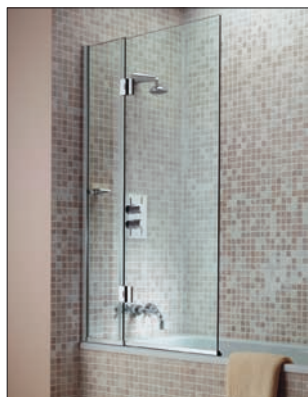

MATKI BATH SHIELDS & SCREENS

Style Matki bath screen – hinged

Finish Celtic Silver.

Frame High-lustre anodised aluminium frames with chrome plated details.

Glass 8mm clear safety glass (BS626206A).

Overall height 1500mm.

Additional information Eleganza hinged panel bath screens are handed. Please specify left or right when ordering.

Model No.	Size (mm)	Excl. VAT	Incl. VAT
LCB900	900	£315.00	£370.13

Matki Glass Guard easy clean protection to special order @ £60 excl VAT

Dimensions (mm)

Model	A	B	C	D
LCB900	1500	300	900-915	583

Features: Drip channel minimises drips when opening screen • Screen includes integral soap dish • Designed for use with flat top baths • 300mm fixed glass panel • Watertight seal keeps droplets inside the bath • Swings through 90° from fixed panel for ease of access • Tested for power showers.

Style Matki bath screen – single

Finish Celtic Silver and Aztec Gold.

Frame High-lustre anodised aluminium frames.

Glass 8mm clear safety glass (BS626206A).

Overall height 1500mm.

Additional information Eleganza bath screens are handed. Please specify left or right when ordering.