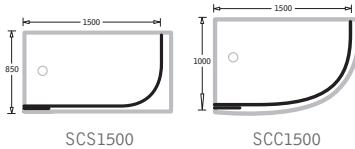

Dimensions (mm)

Model	A	B	C	D
LCB900	1500	300	900-915	583

Features: Drip channel minimises drips when opening screen • Screen includes integral soap dish • Designed for use with flat top baths • 300mm fixed glass panel • Watertight seal keeps droplets inside the bath • Swings through 90° from fixed panel for ease of access • Tested for power showers.

Matki Glass Guard easy clean protection to special order @ £50 excl VAT

Dimensions (mm)

Model	A	B
EBC800	1500	810-823
EBS800	1500	810-823

Features: Combines aesthetic beauty with unique patented watertight seal • Luxurious 8mm safety glass • Designed for use with flat top baths • Swings through 90° for ease of access • Choice of curved or square shape • Tested for power showers.

Style Matki bath shield

Finish Celtic Silver.

Frame High-lustre anodised aluminium frames with chrome plated details.

Glass Clear safety glass (BS626206A).

Overall height 1570mm.

Configuration options

Model No.	Size (mm)	Excl. VAT	Incl. VAT
SCS1500	850 x 1500	£236.00	£277.30
SCC1500	1000 x 1500	£252.00	£296.10

Matki Glass Guard easy clean protection to special order @ £60 excl VAT

Use the dimensions shown to decide which Matki Bath Shield is the right one for your bathroom. Corner baths are generally larger than flat top standard shaped baths. Cut running rail to size during installation. Shower curtain and hooks not included.