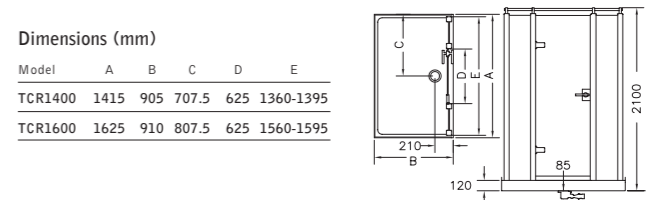

Model No.	Size (mm)	Excl. VAT	Incl. VAT
Celtic Silver	TCR1400	1360 - 1395	£2041.00	£2398.18
	TCR1600	1560 - 1595	£2114.00	£2483.95
Aztec Gold or mix	TCR1400	1360 - 1395	£2204.00	£2589.70
	TCR1600	1560 - 1595	£2288.00	£2688.40

Matki Glass Guard easy clean protection to special order @ £120 excl VAT