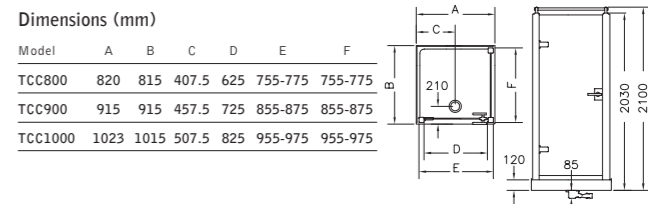

Model No.	Size (mm)	Excl. VAT	Incl. VAT
Celtic Silver	TCC800	755 - 775	£1495.00	£1756.63
	TCC900	855 - 875	£1557.00	£1829.48
	TCC1000	955 - 975	£1631.00	£1916.43
Aztec Gold or mix	TCC800	755 - 775	£1627.00	£1911.73
	TCC900	855 - 875	£1694.00	£1990.45
	TCC1000	955 - 975	£1773.00	£2083.28

Matki Glass Guard easy clean protection to special order @ £120 excl VAT