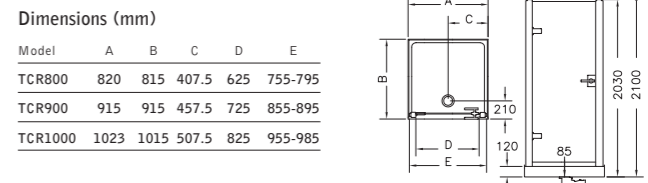

THE
CLASSICA
COLLECTION

Recess door

Corner door and side panel

Recess Inline door

CLASSICA SURROUNDS

Style Classica recess door
Finish Celtic Silver
 Aztec Gold or Silver/Gold mix.
Frame High-lustre anodised aluminium.
Glass 10mm clear safety glass (BS6206A).
Overall height 2030mm including tray.
Additional information Classica doors are handed. Please specify left or right hand; see illustration.
 Shower tray included in price. Including Fastflow shower waste.

Optional gallery pack silver or gold finish @ £89 excl VAT
 Matki Glass Guard easy clean protection to special order @ £60 excl VAT

Style Classica corner door with side panel
Finish Celtic Silver
 Aztec Gold or Silver/Gold mix.
Frame High-lustre anodised aluminium.
Glass 10mm clear safety glass door (BS6206A).
 8mm clear safety glass for side panels.
Overall height 2100mm including tray and gallery.
Additional information Classica doors are handed. Please specify left or right hand; see illustration.
 Doors must be hinged from wall side.
 Shower tray included in price. Including Fastflow shower waste.
 All Classica corner surrounds are supplied with gallery included in price.

Matki Glass Guard easy clean protection to special order @ £120 excl VAT

Style Classica recess inline door
Finish Celtic Silver
 Aztec Gold or Silver/Gold mix.
Frame High-lustre anodised aluminium.
Glass 10mm clear safety glass (BS6206A).
Overall height 2100mm including tray and gallery.
Additional information Classica doors are handed. Please specify left or right hand; see illustration.
 Shower tray included in price. Including Fastflow shower waste.
 Classica inline recess doors are not available for corner installations.
 All Classica inline surrounds are supplied with gallery included in price.