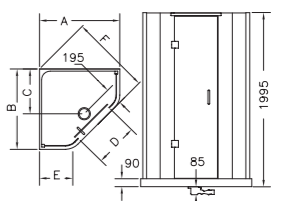

Style Illusion Quintesse surround
Finish Celtic Silver.
Frame High-lustre anodised aluminium with chrome plated details.
Glass 8mm clear plain safety glass (BS6206A). 6mm safety glass on side panels.
Overall height 1995mm including tray.
Additional information Quintesse doors are handed. Please specify left or right; see illustration
 Shower tray included in price. Including Fastflow shower waste.

Configuration options

Door hinges from shorter panel only

Model No.	Size(mm)	Excl. VAT	Incl. VAT
LCT1090	970 x 855 - 873	£1338.00	£1572.15

Matki Glass Guard easy clean protection to special order @ £210 excl VAT

Dimensions (mm)

Model	A	B	C	D	E
LCT1090	1042	920	521	550	858-873

Configuration options

Model No.	Size(mm)	Excl. VAT	Incl. VAT
LCQ900	920	£1209.00	£1209.08
LCQ1000	1020	£1113.00	£1307.78
LCQ1200	1220	£1155.00	£1357.13

Matki Glass Guard easy clean protection to special order @ £120 excl VAT

Dimensions (mm)

Model	A	B	C	D	E	F
LCQ900	920	920	513	500	381	920
LCQ1000	1020	1020	613	500	481	1061
LCQ1200	1220	920	513	500	381-681	1132