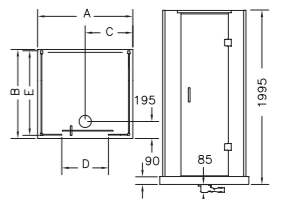

Style Illusion corner door with side panels – three sided
Finish Celtic Silver.
Frame High-lustre anodised aluminium with chrome plated details.
Glass 8mm clear safety glass (BS6206A).
Overall Height 1995mm including tray.
Additional information Three sided door can be hinged left or right between the two side panels.
 Shower tray included in price. Including Fastflow shower waste.

Style Illusion Quintesse surround
Finish Celtic Silver.
Frame High-lustre anodised aluminium with chrome plated details.
Glass 8mm clear plain safety glass (BS6206A). 6mm safety glass on side panels.
Overall height 1995mm including tray.
Additional information Quintesse doors are handed. Please specify left or right; see illustration
 Shower tray included in price. Including Fastflow shower waste.

Configuration options

Door hinges from shorter panel only

Model No.	Size(mm)	Excl. VAT	Incl. VAT
LCT1090	970 x 855 - 873	£1338.00	£1572.15

Matki Glass Guard easy clean protection to special order @ £210 excl VAT

Dimensions (mm)

Model	A	B	C	D	E
LCT1090	1042	920	521	550	858-873

Configuration options

Model No.	Size(mm)	Excl. VAT	Incl. VAT
LCQ900	920	£1209.00	£1209.08
LCQ1000	1020	£1113.00	£1307.78
LCQ1200	1220	£1155.00	£1357.13