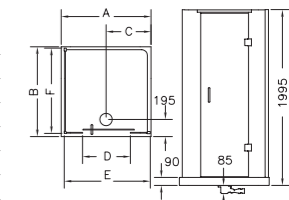

Style Illusion corner door with side panel – two sided
Finish Celtic Silver.
Frame High-lustre anodised aluminium with chrome plated details.
Glass 8mm clear safety glass (BS6206A).
Overall height 1995mm including tray.
Additional information Illusion side panels are handed. Please specify left or right installation; see illustration.
 Door must be hinged from wall side.
 Shower tray included in price. Including Fastflow shower waste.

Configuration options

Model No.	Size(mm)	Excl. VAT	Incl. VAT
LCC7600	718 - 733	£898.00	£1055.15
LCC8000	758 - 773	£925.00	£1086.88
LCC9000	858 - 873	£987.00	£1159.73
LCC1000	958 - 973	£1066.00	£1252.55
LCC1280	1158 - 1173 x 773	£1119.00	£1314.83
LCC1290	1158 - 1173 x 873	£1150.00	£1351.25

Matki Glass Guard easy clean protection to special order @ £140 excl VAT

Dimensions (mm)

Model	A	B	C	D	E	F
LCC7600	780	780	390	500	718-733	718-733
LCC8000	820	820	410	500	758-773	758-773
LCC9000	920	920	460	550	858-873	858-873
LCC1000	1020	1020	510	550	958-973	958-973
LCC1280	1220	820	610	550	1158-1173	758-773
LCC1290	1220	920	610	550	1153-1178	858-873

Style Illusion corner door with side panels – three sided
Finish Celtic Silver.
Frame High-lustre anodised aluminium with chrome plated details.
Glass 8mm clear safety glass (BS6206A).
Overall Height 1995mm including tray.
Additional information Three sided door can be hinged left or right between the two side panels.
 Shower tray included in price. Including Fastflow shower waste.