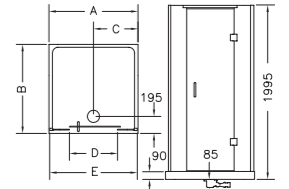

ILLUSION HINGED PIVOT DOORS

Style Illusion recess door
Finish Celtic Silver.
Frame High-lustre anodised aluminium with chrome plated details.
Glass 8mm clear safety glass (BS6206A).
Overall height 1995mm including tray.
Additional Information Illusion recess doors can be hinged left or right except LCR1280/1290 which are handed.
 Shower tray included in price. Including Fastflow shower waste.

Configuration options

Model No.	Size(mm)	Excl. VAT	Incl. VAT
LCR7600	732 - 762	£704.00	£827.20
LCR8000	772 - 802	£725.00	£851.88
LCR9000	872 - 902	£767.00	£901.23
LCR1000	972 - 1002	£819.00	£962.33
LCR1280	1172 - 1202	£893.00	£1049.28
LCR1290	1172 - 1202	£914.00	£1073.95

Style Illusion corner door with side panel – two sided
Finish Celtic Silver.
Frame High-lustre anodised aluminium with chrome plated details.
Glass 8mm clear safety glass (BS6206A).
Overall height 1995mm including tray.
Additional information Illusion side panels are handed. Please specify left or right installation; see illustration.
 Door must be hinged from wall side.
 Shower tray included in price. Including Fastflow shower waste.

Configuration options

Model No.	Size(mm)	Excl. VAT	Incl. VAT
LCC7600	718 - 733	£898.00	£1055.15
LCC8000	758 - 773	£925.00	£1086.88
LCC9000	858 - 873	£987.00	£1159.73
LCC1000	958 - 973	£1066.00	£1252.55
LCC1280	1158 - 1173 x 773	£1119.00	£1314.83
LCC1290	1158 - 1173 x 873	£1150.00	£1351.25