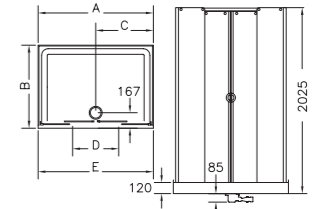

Additional information Shower tray included in price. Including Fastflow shower waste.

Configuration options

Entrance 480mm

Model No.	Size (mm)	Excl. VAT	Incl. VAT
ER1280	1180 - 1210	£967.00	£1136.23
ER1290	1180 - 1210	£988.00	£1160.90

Matki Glass Guard easy clean protection to special order @ £90 excl VAT

Dimensions (mm)

Model	A	B	C	D	E
ER1280	1233	800	615	480	1180-1210
ER1290	1233	900	615	480	1180-1210

Style **Mirage corner door and side panel**

Finish Celtic Silver.

Frame High-lustre anodised aluminium with chrome plated details.

Glass 8mm clear safety glass (BS6206A).

Overall height 2025mm including tray.

Additional information Mirage side panels are handed. Please specify left or right installation; see illustration.

Shower tray included in price. Including Fastflow shower waste.

Configuration options

LH CORNER RH CORNER

Entrance 480mm

Model No.	Size (mm)	Excl. VAT	Incl. VAT
ESC1280	1175 - 1190 x 740	£1192.00	£1400.60
ESC1290	1175 - 1190 x 840	£1234.00	£1449.95