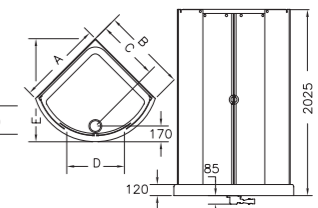

Shower tray included in price. Including Fastflow shower waste.

Configuration options

LH CORNER RH CORNER

Entrance 480mm

Model No.	Size (mm)	Excl. VAT	Incl. VAT
ESC1280	1175 - 1190 x 740	£1192.00	£1400.60
ESC1290	1175 - 1190 x 840	£1234.00	£1449.95

Finish Celtic Silver.

Frame High-lustre anodised aluminium with chrome plated details.

Glass 6mm clear safety glass (BS6206A).

Overall height 2025mm including tray.

Additional information Mirage ECC1290 is handed. Please specify left or right installation; see illustration.

Shower tray included in price. Including Fastflow shower waste.

Configuration options

ECC900 Entrance 590mm

ECC1290 Entrance 590mm

Model No.	Size (mm)	Excl. VAT	Incl. VAT
ECC900	920	£1207.00	£1418.23
ECC1290	1200 x 900 x 800	£1302.00	£1529.85

Matki Glass Guard easy clean protection to special order @ £140 excl VAT

Dimensions (mm)

Model	A	B	C	D	E
ECC900	920	920	670	590	1120

Dimensions (mm)

Model	A	B	C	D	E	F
ECC1290	1200	800	870	590	900	610