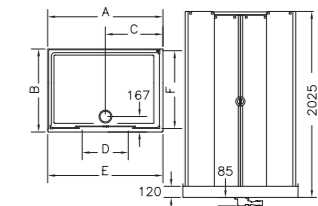

Finish Celtic Silver.

Frame High-lustre anodised aluminium with chrome plated details.

Glass 8mm clear safety glass (BS6206A).

Overall height 2025mm including tray.

Additional information Mirage side panels are handed. Please specify left or right installation; see illustration.

Shower tray included in price. Including Fastflow shower waste.

Configuration options

LH CORNER RH CORNER

Entrance 480mm

Model No.	Size (mm)	Excl. VAT	Incl. VAT
ESC1280	1175 - 1190 x 740	£1192.00	£1400.60
ESC1290	1175 - 1190 x 840	£1234.00	£1449.95

Matki Glass Guard easy clean protection to special order @ £140 excl VAT

Dimensions (mm)

Model	A	B	C	D	E	F
ESC1280	1248	800	624	480	1175-1190	725-740
ESC1290	1248	900	624	480	1175-1190	825-840

Style **Mirage curved corner surround**

Shower tray included in price. Including Fastflow shower waste.

Configuration options

ECC900 Entrance 590mm

ECC1290 Entrance 590mm

Model No.	Size (mm)	Excl. VAT	Incl. VAT
ECC900	920	£1207.00	£1418.23
ECC1290	1200 x 900 x 800	£1302.00	£1529.85