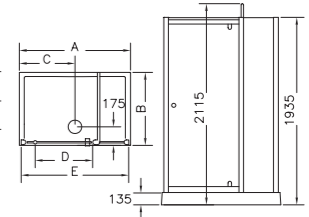

Dimensions (mm)

Model	A	B	C	D	E
RCC900	920	920	671	495	1120

Dimensions (mm)

Model	A	B	C	D	E
REC1100	1060	725	610	470	850

Configuration options

Model RCC900

Single off-set door slides behind panel.
Entrance: 495mm

Radiance inline pivot doors open right or left. Infold doors at both ends; both available with matching side panel. Doors can be fitted either side of inline panel.

Style	Radiance inline door
Finish	Celtic Silver, Polar White and Aztec Gold.
Frame	High-lustre anodised/coated aluminium frames.
Glass	6mm clear safety glass (BS6206A).
Overall height	1935mm including tray.
Additional information	Radiance pivot or infold doors with inline panel and dedicated shower tray in any bathroom colour included in price. Add side panel for corner installation; see below.

Matki Glass Guard easy clean protection to special order @ £80 excl VAT

Dimensions (mm)

Model	A	B	C	D	E
RPL1200	1200	792	600	545	1172-1205
RIL1200	1200	792	600	545	1172-1205

Features: Gentle, sympathetic curves with concealed fixings • Choice of colours with plain and simple clear glass • Solid glass handles • Easy access for comfortable use • Rise and fall pivot system for smooth watertight closure • 38mm adjustment for uneven walls • Non-splash water deflector to direct droplets down into the shower tray • 'Pushfast' seal to withstand the force of power showers • Completely pre-assembled for simple, quick installation • Matching side panels • When fitting a door with a side panel for corner installation the 15mm thickness of the side panel should be added to the width of the shower door.*Continental raised trays are also recommended for these sizes - See page 35.