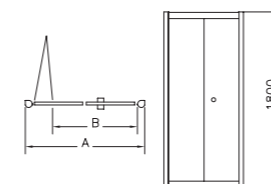

Dimensions (mm)

Model	A	B
RI7000	657-695	450
RI7600	717-755	505
RI8000	752-790	545
RI9000	857-895	650