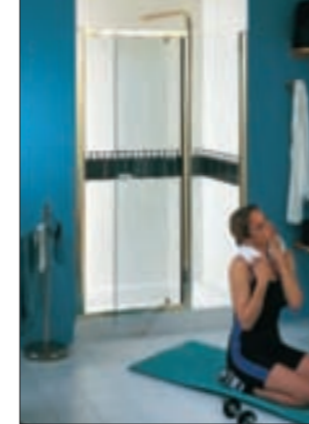

RADIANCE INLINE DOORS

Configuration options