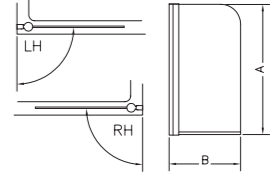

Dimensions (mm)

Model	A	B
EBC800	1500	810-823
EBS800	1500	810-823

Features: Combines aesthetic beauty with unique patented watertight seal • Luxurious 8mm safety glass • Designed for use with flat top baths • Swings through 90° for ease of access • Choice of curved or square shape • Tested for power showers.