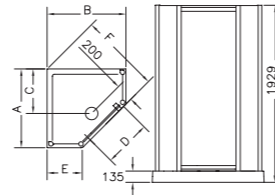

Dimensions (mm)

Model	A	B	C	D	E	F
RIQ800	810	810	600	450	315	790
RIQ860	860	860	671	450	365	870
RIQ900	910	910	742	450	415	940

Matki Glass Guard easy clean protection to special order @ £100 excl VAT