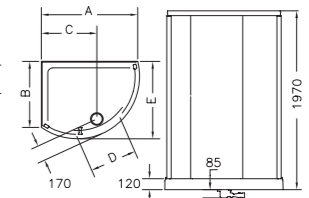

Dimensions (mm)

Model	A	B	C	D	E
RCC900	920	920	671	495	1120

Dimensions (mm)

Model	A	B	C	D	E
REC1100	1060	725	610	470	850

Configuration options

Model RCC900

Single off-set door slides behind panel.
Entrance: 495mm