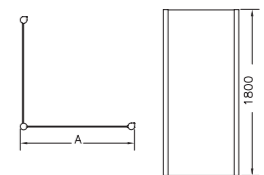

Configuration options

Recommended tray models

RC6900 - BM700
RC7500 - BM760
RC7900 - BM800
RC8900 - BM900

All Radiance side panels can be fitted right or left.

	Model No.	Size (mm)	Excl. VAT	Incl. VAT
Celtic Silver	RC6900	676 - 695	£193.00	£226.78
	RC7500	736 - 755	£198.00	£232.65
	RC7900	768 - 787	£204.00	£239.70
	RC8900	876 - 895	£215.00	£252.63
Polar White	RC6900	676 - 695	£198.00	£232.65
	RC7500	736 - 755	£204.00	£239.70
	RC7900	768 - 787	£209.00	£245.58
	RC8900	876 - 895	£219.00	£257.33
Aztec Gold	RC6900	676 - 695	£198.00	£232.65
	RC7500	736 - 755	£204.00	£239.70
	RC7900	768 - 787	£209.00	£245.58
	RC8900	876 - 895	£219.00	£257.33

Matki Glass Guard easy clean protection to special order @ £50 excl VAT

Dimensions (mm)

Model	A
RC6900	676-695
RC7500	736-755
RC7900	768-787
RC8900	876-895

Note: Radiance doors and side panels are adjustable between the dimensions stated. When fitting a door with a side panel for corner installation the 15mm thickness of the side panel should be added to the width of the shower door. **Features:** Gentle, sympathetic curves with concealed fixings • Cool colours with plain and simple clear glass or evocative Waveline design • 19mm adjustment for uneven walls • Completely pre-assembled for simple, quick installation. Recommended shower trays: Universal or Finline. *New Continental raised trays are also recommended for these sizes - See page 35.