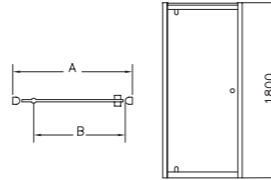

Dimensions (mm)

Model	A	B
RP7000	657-695	475
RP7600	717-755	505
RP8000	752-790	545
RP9000	857-895	650