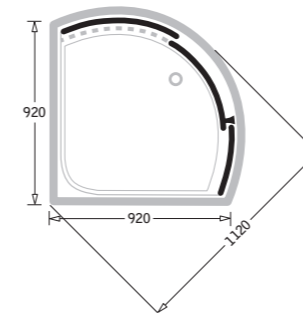

THE
RADIANCE
COLLECTION

Curved corner surround RCC900

Curved corner surround REC1100

RADIANCE CURVED CORNER SURROUNDS

- Style** Radiance curved corner surround
- Finish** Celtic Silver.
- Frame** High-lustre anodised aluminium frames.
- Glass** Clear safety glass.
- Overall height** 1970mm including tray.
Raised tray adds 103mm to height.
- Additional information** REC1100 are handed.
Please specify left or right hand; see illustration.
Shower tray included in price.
Including Fastflow shower waste.

Dimensions (mm)

Model	A	B	C	D	E
RCC900	920	920	671	495	1120

Dimensions (mm)

Model	A	B	C	D	E
REC1100	1060	725	610	470	850

Configuration options

Model RCC900

Single off-set door slides behind panel.
Entrance: 495mm