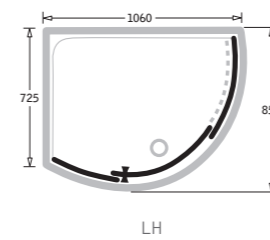

THE
RADIANCE
COLLECTION

Curved corner surround RCC900

Curved corner surround REC1100

RADIANCE CURVED CORNER SURROUNDS

- Style** Radiance curved corner surround
- Finish** Celtic Silver.
- Frame** High-lustre anodised aluminium frames.
- Glass** Clear safety glass.
- Overall height** 1970mm including tray.
Raised tray adds 103mm to height.
- Additional information** REC1100 are handed.
Please specify left or right hand; see illustration.
Shower tray included in price.
Including Fastflow shower waste.

Dimensions (mm)

Model	A	B	C	D	E
RCC900	920	920	671	495	1120

Dimensions (mm)

Model	A	B	C	D	E
REC1100	1060	725	610	470	850

Configuration options

Model RCC900

Single off-set door slides behind panel.
Entrance: 495mm

Model REC1100

Single off-set door slides behind panel.
Entrance: 470mm

Features: Clean design lines for an open feel to family bathrooms • Superb glide and guide system allowing glass door to slide effortlessly behind glass panel • Gentle, sympathetic curves with concealed fixings • REC1100 ideal for small bathrooms and where replacing an existing bath • Solid brass, chrome plated handles • Offset door • Tested for power showers • Adjusts to out-of-plumb walls • Part-assembled for quick and easy installation • Dedicated shower tray in any bathroom colour included in price • Supplied complete with Fastflow chrome top access shower waste.

Raised tray adds 103mm to height.

A removable front panel allows easy access to the plumbing. The sculptured lip conceals variations in height and makes a decorative styling line.

Adjustable legs with moulded feet mean the tray can be raised and levelled for a perfect installation every time.