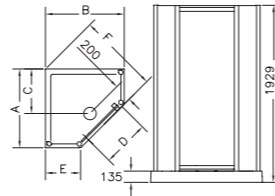

RADIANCE QUINTESSE SURROUNDS

The dedicated Radiance Quintesse Shower Tray has been specially designed to enhance the pentagonal lines of Quintesse and echo the gentle, sympathetic curves of Radiance.

This unique Shower Tray is included in the prices shown above and is available in any bathroom colour.

	Model No.	Size (mm)	Excl. VAT	Incl. VAT
Celtic Silver	RPQ800	810	£783.00	£920.03
	RPQ860	860	£819.00	£962.33
	RPQ900	910	£819.00	£962.33
Polar White	RPQ800	810	£808.00	£949.40
	RPQ860	860	£842.00	£989.35
	RPQ900	910	£842.00	£989.35
Aztec Gold	RPQ800	810	£808.00	£949.40
	RPQ860	860	£842.00	£989.35
	RPQ900	910	£842.00	£989.35

Matki Glass Guard easy clean protection to special order @ £100 excl VAT

Dimensions (mm)

Model	A	B	C	D	E	F
RPQ800	810	810	600	475	315	790
RPQ860	860	860	671	475	365	870
RPQ900	910	910	742	475	415	940

Style Radiance Quintesse surround with pivot door
Finish Celtic Silver, Polar White and Aztec Gold.
Frame High-lustre anodised/coated aluminium frames.
Glass 6mm clear safety glass (BS6206A) in Clear or Waveline. (800 model only available in clear)
Overall height 1929mm including tray.
Additional information Radiance Quintesse Surround with Pivot door and specially designed shower tray in any standard bathroom colour included in price.

Style Radiance Quintesse surround with infold door
Finish Celtic Silver, Polar White and Aztec Gold.
Frame High-lustre anodised/coated aluminium frames.
Glass 6mm clear safety glass (BS6206A) in Clear or Waveline.
Overall height 1929mm including tray.
Additional information Radiance Quintesse Surround with Infold Door and specially designed Shower Tray in any standard bathroom colour included in price.