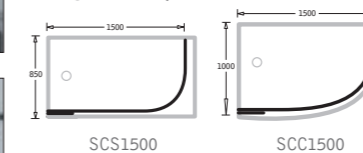

Configuration options

Use the dimensions shown to decide which Matki Bath Shield is the right one for your bathroom. Corner baths are generally larger than flat top standard shaped baths. Cut running rail to size during installation. Shower curtain and hooks not included.