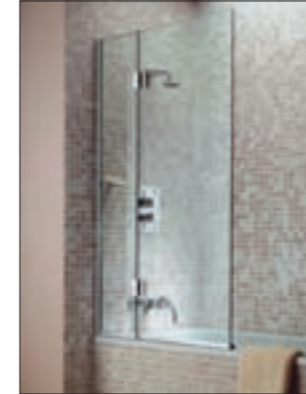

MATKI BATH SHIELDS & SCREENS

Style Matki bath screen - hinged
Finish Celtic Silver.
Frame High-lustre anodised aluminium frames with chrome plated details.
Glass 8mm clear safety glass (BS626206A).
Overall height 1500mm.
Additional information Eleganza hinged panel bath screens are handed. Please specify left or right when ordering.

Model No.	Size (mm)	Excl. VAT	Incl. VAT
LCB900	900	£315.00	£370.13

Matki Glass Guard easy clean protection to special order @ £60 excl VAT