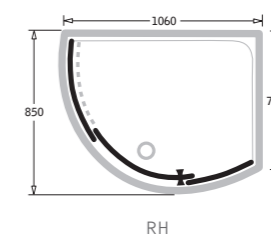

THE
RADIANCE
COLLECTION

Curved corner surround RCC900

Curved corner surround REC1100

RADIANCE CURVED CORNER SURROUNDS

- Style** Radiance curved corner surround
- Finish** Celtic Silver.
- Frame** High-lustre anodised aluminium frames.
- Glass** Clear safety glass.
- Overall height** 1970mm including tray.
Raised tray adds 103mm to height.
- Additional information** REC1100 are handed.
Please specify left or right hand; see illustration.
Shower tray included in price.
Including Fastflow shower waste.

Dimensions (mm)

Model	A	B	C	D	E
RCC900	920	920	671	495	1120

Dimensions (mm)

Model	A	B	C	D	E
REC1100	1060	725	610	470	850

Configuration options

Model RCC900

Single off-set door slides behind panel.
Entrance: 495mm

Model REC1100

Single off-set door slides behind panel.
Entrance: 470mm

Features: Clean design lines for an open feel to family bathrooms • Superb glide and guide system allowing glass door to slide effortlessly behind glass panel • Gentle, sympathetic curves with concealed fixings • REC1100 ideal for small bathrooms and where replacing an existing bath • Solid brass, chrome plated handles • Offset door • Tested for power showers • Adjusts to out-of-plumb walls • Part-assembled for quick and easy installation • Dedicated shower tray in any bathroom colour included in price • Supplied complete with Fastflow chrome top access shower waste.