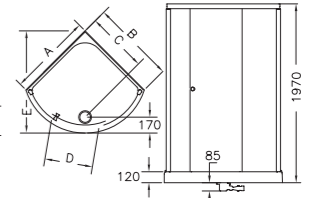

THE
RADIANCE
COLLECTION

Curved corner surround RCC900

Curved corner surround REC1100

RADIANCE CURVED CORNER SURROUNDS

- Style** Radiance curved corner surround
- Finish** Celtic Silver.
- Frame** High-lustre anodised aluminium frames.
- Glass** Clear safety glass.
- Overall height** 1970mm including tray.
Raised tray adds 103mm to height.
- Additional information** REC1100 are handed.
Please specify left or right hand; see illustration.
Shower tray included in price.
Including Fastflow shower waste.

Dimensions (mm)

Model	A	B	C	D	E
RCC900	920	920	671	495	1120

Dimensions (mm)

Model	A	B	C	D	E
REC1100	1060	725	610	470	850

Configuration options

Model RCC900

Single off-set door slides behind panel.
Entrance: 495mm