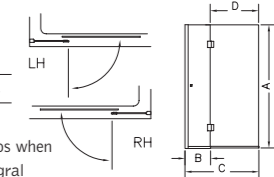

Dimensions (mm)

Model	A	B	C	D
LCB900	1500	300	900-915	583

Features: Drip channel minimises drips when opening screen • Screen includes integral soap dish • Designed for use with flat top baths • 300mm fixed glass panel • Watertight seal keeps droplets inside the bath • Swings through 90° from fixed panel for ease of access • Tested for power showers.