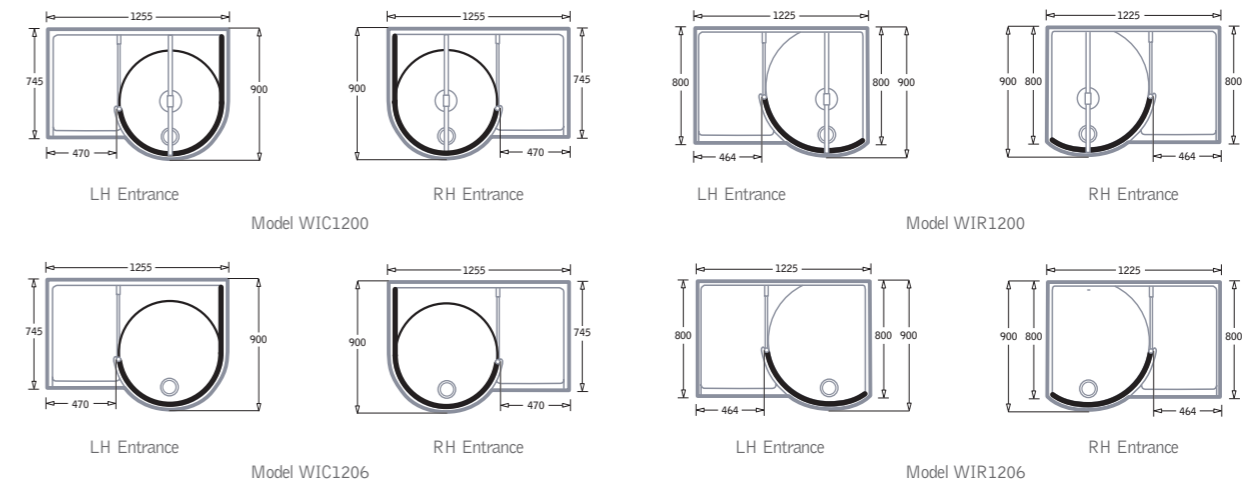

Configuration options