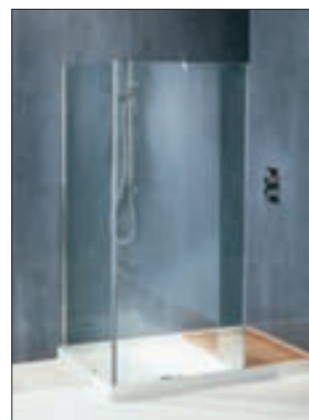

**Style** Walk-In surround  
**Finish** Celtic Silver.  
**Frame** High-lustre anodised aluminium frames with chrome plated details.  
**Glass** 8mm clear safety glass (BS6206A).  
**Overall height** 2185mm, including shower tray and support tube 1990mm to top of glass.  
**Additional information** All walk-in surrounds are handed. Please specify left or right hand; see illustration.

**Configuration options**

**Product Choices**

**1500 Walk-In shower surround** without door, comes complete with shower tray, removable teak decking, Elixir concealed thermostatic shower mixer, handshower and overhead support with 200mm easy clean Deluge shower head and 90mm Fastflow shower waste.

**1506 Walk-In shower surround** without door, comes complete with shower tray, removable teak decking, Elixir concealed thermostatic shower mixer slide bar, handset (without overhead support) and 90mm Fastflow shower waste included.

Model WSC1500 Corner

Model WSC1506 Corner

Model WSR1506 Recess

**Features:** The 1500 Walk-In ranges are uniquely supplied complete with the new Elixir high quality concealed thermostatic shower mixer, a hand shower, diverter valve and a 200mm easy clean Deluge shower head\*, see page 30 for details • Walk-In shower, no door to open or close • Generous showering area • Supplied with stylish removable teak decking • The safety glass is located inside the shower tray eliminating the need for silicon sealant along the base of the surround, therefore retaining its clean look • Trays have integral fittings for glass panels and come with tiling lip on wall sides for secure tray-to-tile waterseal • Walk-In trays in acrylic capped Synthastone in white or pergamon are supplied with a Fastflow chrome top access waste.