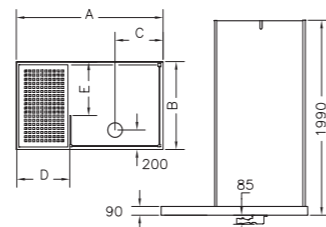

Matki Glass Guard easy clean protection to special order @ £145 excl VAT

**Dimensions (mm)**

Model	A	B	C	D	E
WSC1500	1500	900	470	510	510
WSR1500	1500	900	470	510	510

**Dimensions (mm)**

Model	A	B	C	D	E
WSC1506	1500	900	470	510	510
WSR1506	1500	900	470	510	510

**Style** Walk-In surround  
**Finish** Celtic Silver.  
**Frame** High-lustre anodised aluminium frames with chrome plated details.  
**Glass** 8mm clear safety glass (BS6206A).  
**Overall height** 2185mm, including shower tray and support tube 1990mm to top of glass.  
**Additional information** All walk-in surrounds are handed. Please specify left or right hand; see illustration.