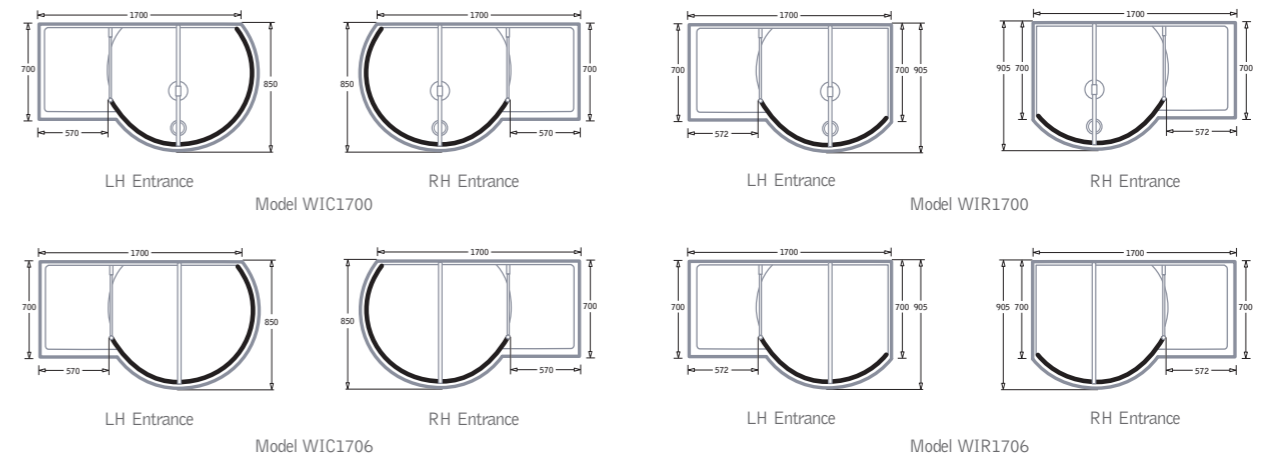

Configuration options