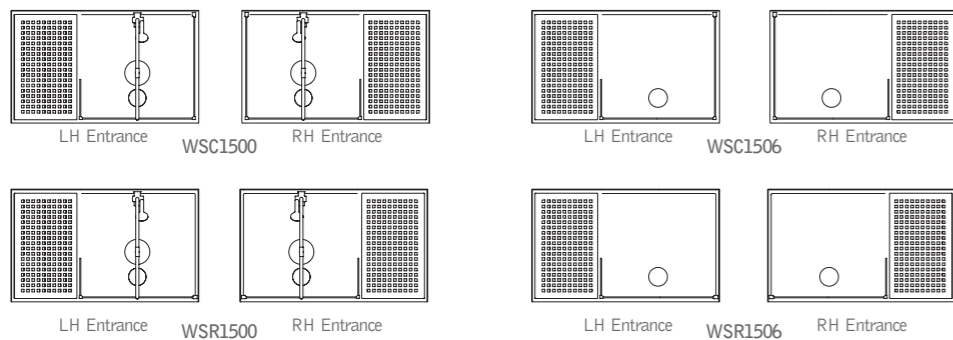

Configuration options

Product Choices

1500 Walk-In shower surround without door, comes complete with shower tray, removable teak decking, Elixir concealed thermostatic shower mixer, handshower and overhead support with 200mm easy clean Deluge shower head and 90mm Fastflow shower waste.

1506 Walk-In shower surround without door, comes complete with shower tray, removable teak decking, Elixir concealed thermostatic shower mixer slide bar, handset (without overhead support) and 90mm Fastflow shower waste included.