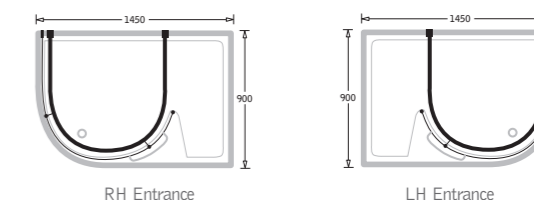

**Style** Walk-In surround  
**Finish** Celtic Silver.  
**Frame** High-lustre anodised aluminium frames with chrome plated details.  
**Glass** 8mm clear safety glass (BS6206A).  
**Overall height** 2185mm, including shower tray and support tube 1990mm to top of glass.  
**Additional information** All walk-in surrounds are handed. Please specify left or right hand; see illustration.

**Dimensions (mm)**

Model	A	B	C	D	E	F
WI1400	1450	900	362	485	490	650

Simple, efficient shower shield with classic, opulent fittings and no door to open or close.

**Style** Walk-In surround  
**Finish** Celtic Silver  
 Celtic Silver/Gold mix.  
**Frame** High-lustre anodised/coated aluminium frames.  
**Glass** Clear safety glass (BS6206A).  
**Overall height** 2090mm including tray and top rail.  
**Additional information** WI1400 surrounds are handed. Please specify left or right hand; see illustration. Synthastone shower tray in standard bathroom colours, Fastflow shower waste included in price.

**Configuration options**

Silver/Gold mix and match option

Silver curved towel rail

Silver curved top rail and clasps

**Features:** Walk-In shower, no door to open or close • Simple, efficient shower shield • Opulent fittings • Decorative glass clasps and towel rail details in solid plated brass • Attractive dedicated corner shower tray in Synthastone included • Supplied complete with Fastflow chrome top access shower waste.