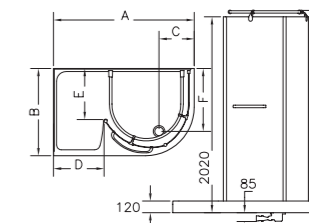

**Style** Walk-In surround  
**Finish** Celtic Silver.  
**Frame** High-lustre anodised aluminium frames with chrome plated details.  
**Glass** 8mm clear safety glass (BS6206A).  
**Overall height** 2185mm, including shower tray and support tube 1990mm to top of glass.  
**Additional information** All walk-in surrounds are handed. Please specify left or right hand; see illustration.

	Model No.	Size (mm)	Excl. VAT	Incl. VAT
Celtic silver	WI1400	1450 x 900	£1195.00	£1404.13
Silver/gold	WI1400	1450 x 900	£1292.00	£1518.10

Matki Glass Guard easy clean protection to special order @ £120 excl VAT

**Dimensions (mm)**

Model	A	B	C	D	E	F
WI1400	1450	900	362	485	490	650

Simple, efficient shower shield with classic, opulent fittings and no door to open or close.

**Style** Walk-In surround  
**Finish** Celtic Silver  
 Celtic Silver/Gold mix.  
**Frame** High-lustre anodised/coated aluminium frames.  
**Glass** Clear safety glass (BS6206A).  
**Overall height** 2090mm including tray and top rail.  
**Additional information** WI1400 surrounds are handed. Please specify left or right hand; see illustration. Synthastone shower tray in standard bathroom colours, Fastflow shower waste included in price.