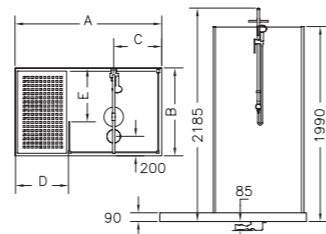

# WALK-IN 1400 SURROUNDS

Model WSR1500 Recess

	Model No.	Size (mm)	Excl. VAT	Incl. VAT
With overhead support	WSC1500 Corner	1500 x 900	£1990.00	£2338.25
	WSR1500 Recess	1500 x 900	£1816.00	£2133.80
Without overhead support	WSC1506 Corner	1500 x 900	£1700.00	£1997.50
	WSR1506 Recess	1500 x 900	£1526.00	£1793.05

Matki Glass Guard easy clean protection to special order @ £145 excl VAT

**Dimensions (mm)**

Model	A	B	C	D	E
WSC1500	1500	900	470	510	510
WSR1500	1500	900	470	510	510

**Dimensions (mm)**

Model	A	B	C	D	E
WSC1506	1500	900	470	510	510
WSR1506	1500	900	470	510	510