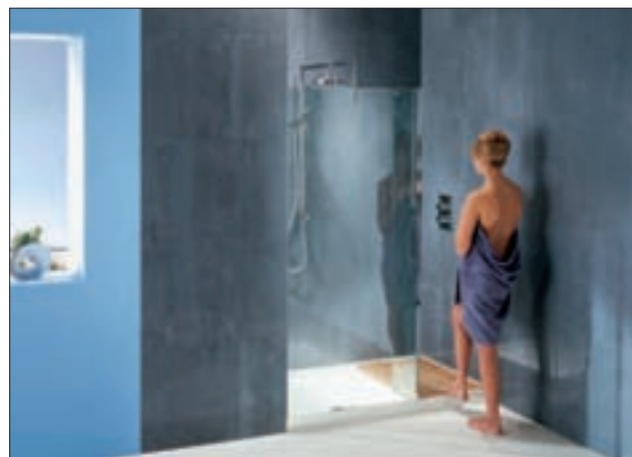

NEW WALK-IN 1500 AND 1506 SURROUNDS

WALK-IN 1400 SURROUNDS

Model WSR1500 Recess

	Model No.	Size (mm)	Excl. VAT	Incl. VAT
With overhead support	WSC1500 Corner	1500 x 900	£1990.00	£2338.25
	WSR1500 Recess	1500 x 900	£1816.00	£2133.80
Without overhead support	WSC1506 Corner	1500 x 900	£1700.00	£1997.50
	WSR1506 Recess	1500 x 900	£1526.00	£1793.05

Matki Glass Guard easy clean protection to special order @ £145 excl VAT

Dimensions (mm)

Model	A	B	C	D	E
WSC1500	1500	900	470	510	510
WSR1500	1500	900	470	510	510

Dimensions (mm)

Model	A	B	C	D	E
WSC1506	1500	900	470	510	510
WSR1506	1500	900	470	510	510

Style Walk-In surround
Finish Celtic Silver.
Frame High-lustre anodised aluminium frames with chrome plated details.
Glass 8mm clear safety glass (BS6206A).
Overall height 2185mm, including shower tray and support tube 1990mm to top of glass.
Additional information All walk-in surrounds are handed. Please specify left or right hand; see illustration.