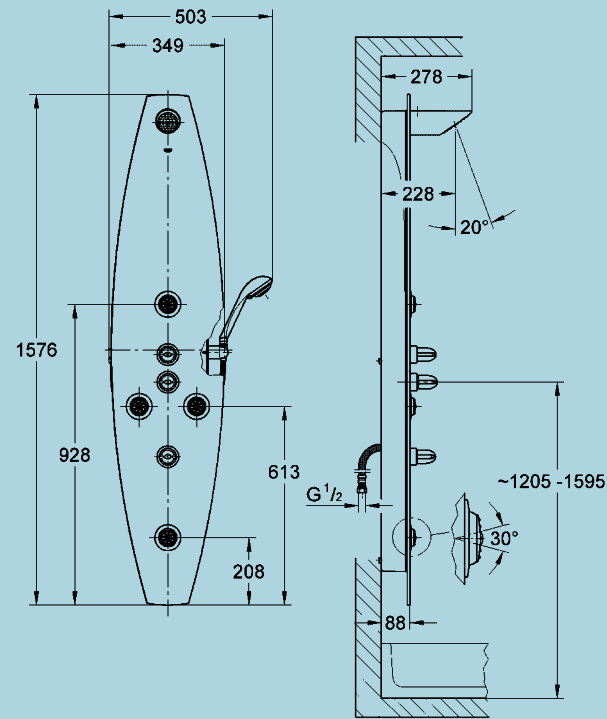

AMERA PROGRAMME

27 013
Shower system
Min. recommended
pressure 2.0 bar.

chrome

At the end of a long day, time has come for **Amera**.

PURE PLEASURE

GROHE Ltd
1 River Road
Barking Essex IG11 OHD
Tel: 020 8594 7292
Fax: 020 8594 8898
Brochure Order Line: 08708 - 488877
<http://www.grohe.co.uk>
E-mail: info@grohe.co.uk

Relax, everything is under control

The combination of a handshower, a cylindrically shaped head shower and four large side showers leaves nothing to be desired. Simply select the desired water temperature and leave the rest to the built-in thermostat while you use the convenient Aquadimmer to control the water volume and the varied combinations of the shower heads.