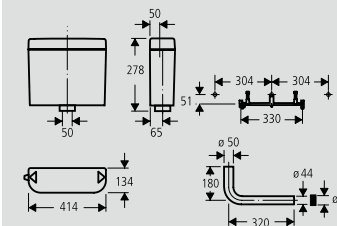

Adagio at a glance

37 762 SH0 Adagio

concealed cistern 6 l, ABS flush pipe 180 x 320 mm, rubber inlet pan connector, Min. recommended pressure 0.2 bar.

- without air buttons

37 761/37 768 -