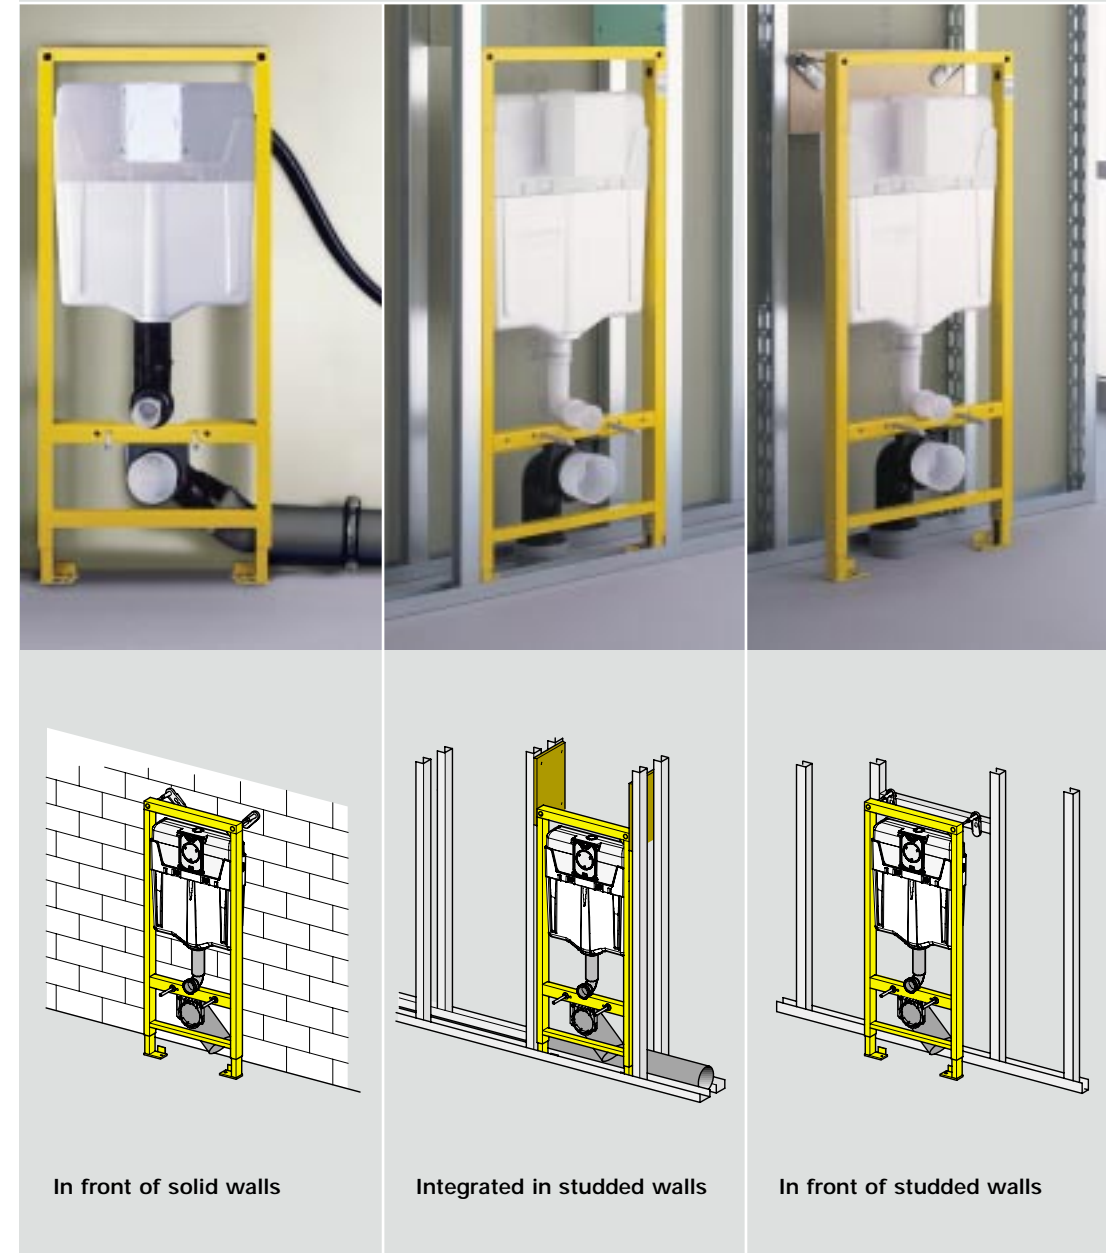

1 Frame = 3 Kinds of installation