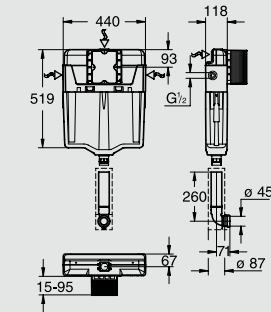

38 661

GROHE front flush concealed cistern 6/3.5 l, 2 modes of operation dual flush or single flush, connection from the left/right/rear/top, for 1.2 m installation height, with flush pipe.

– Without Flush Wall plate and inlet pipe connector 37 489 –