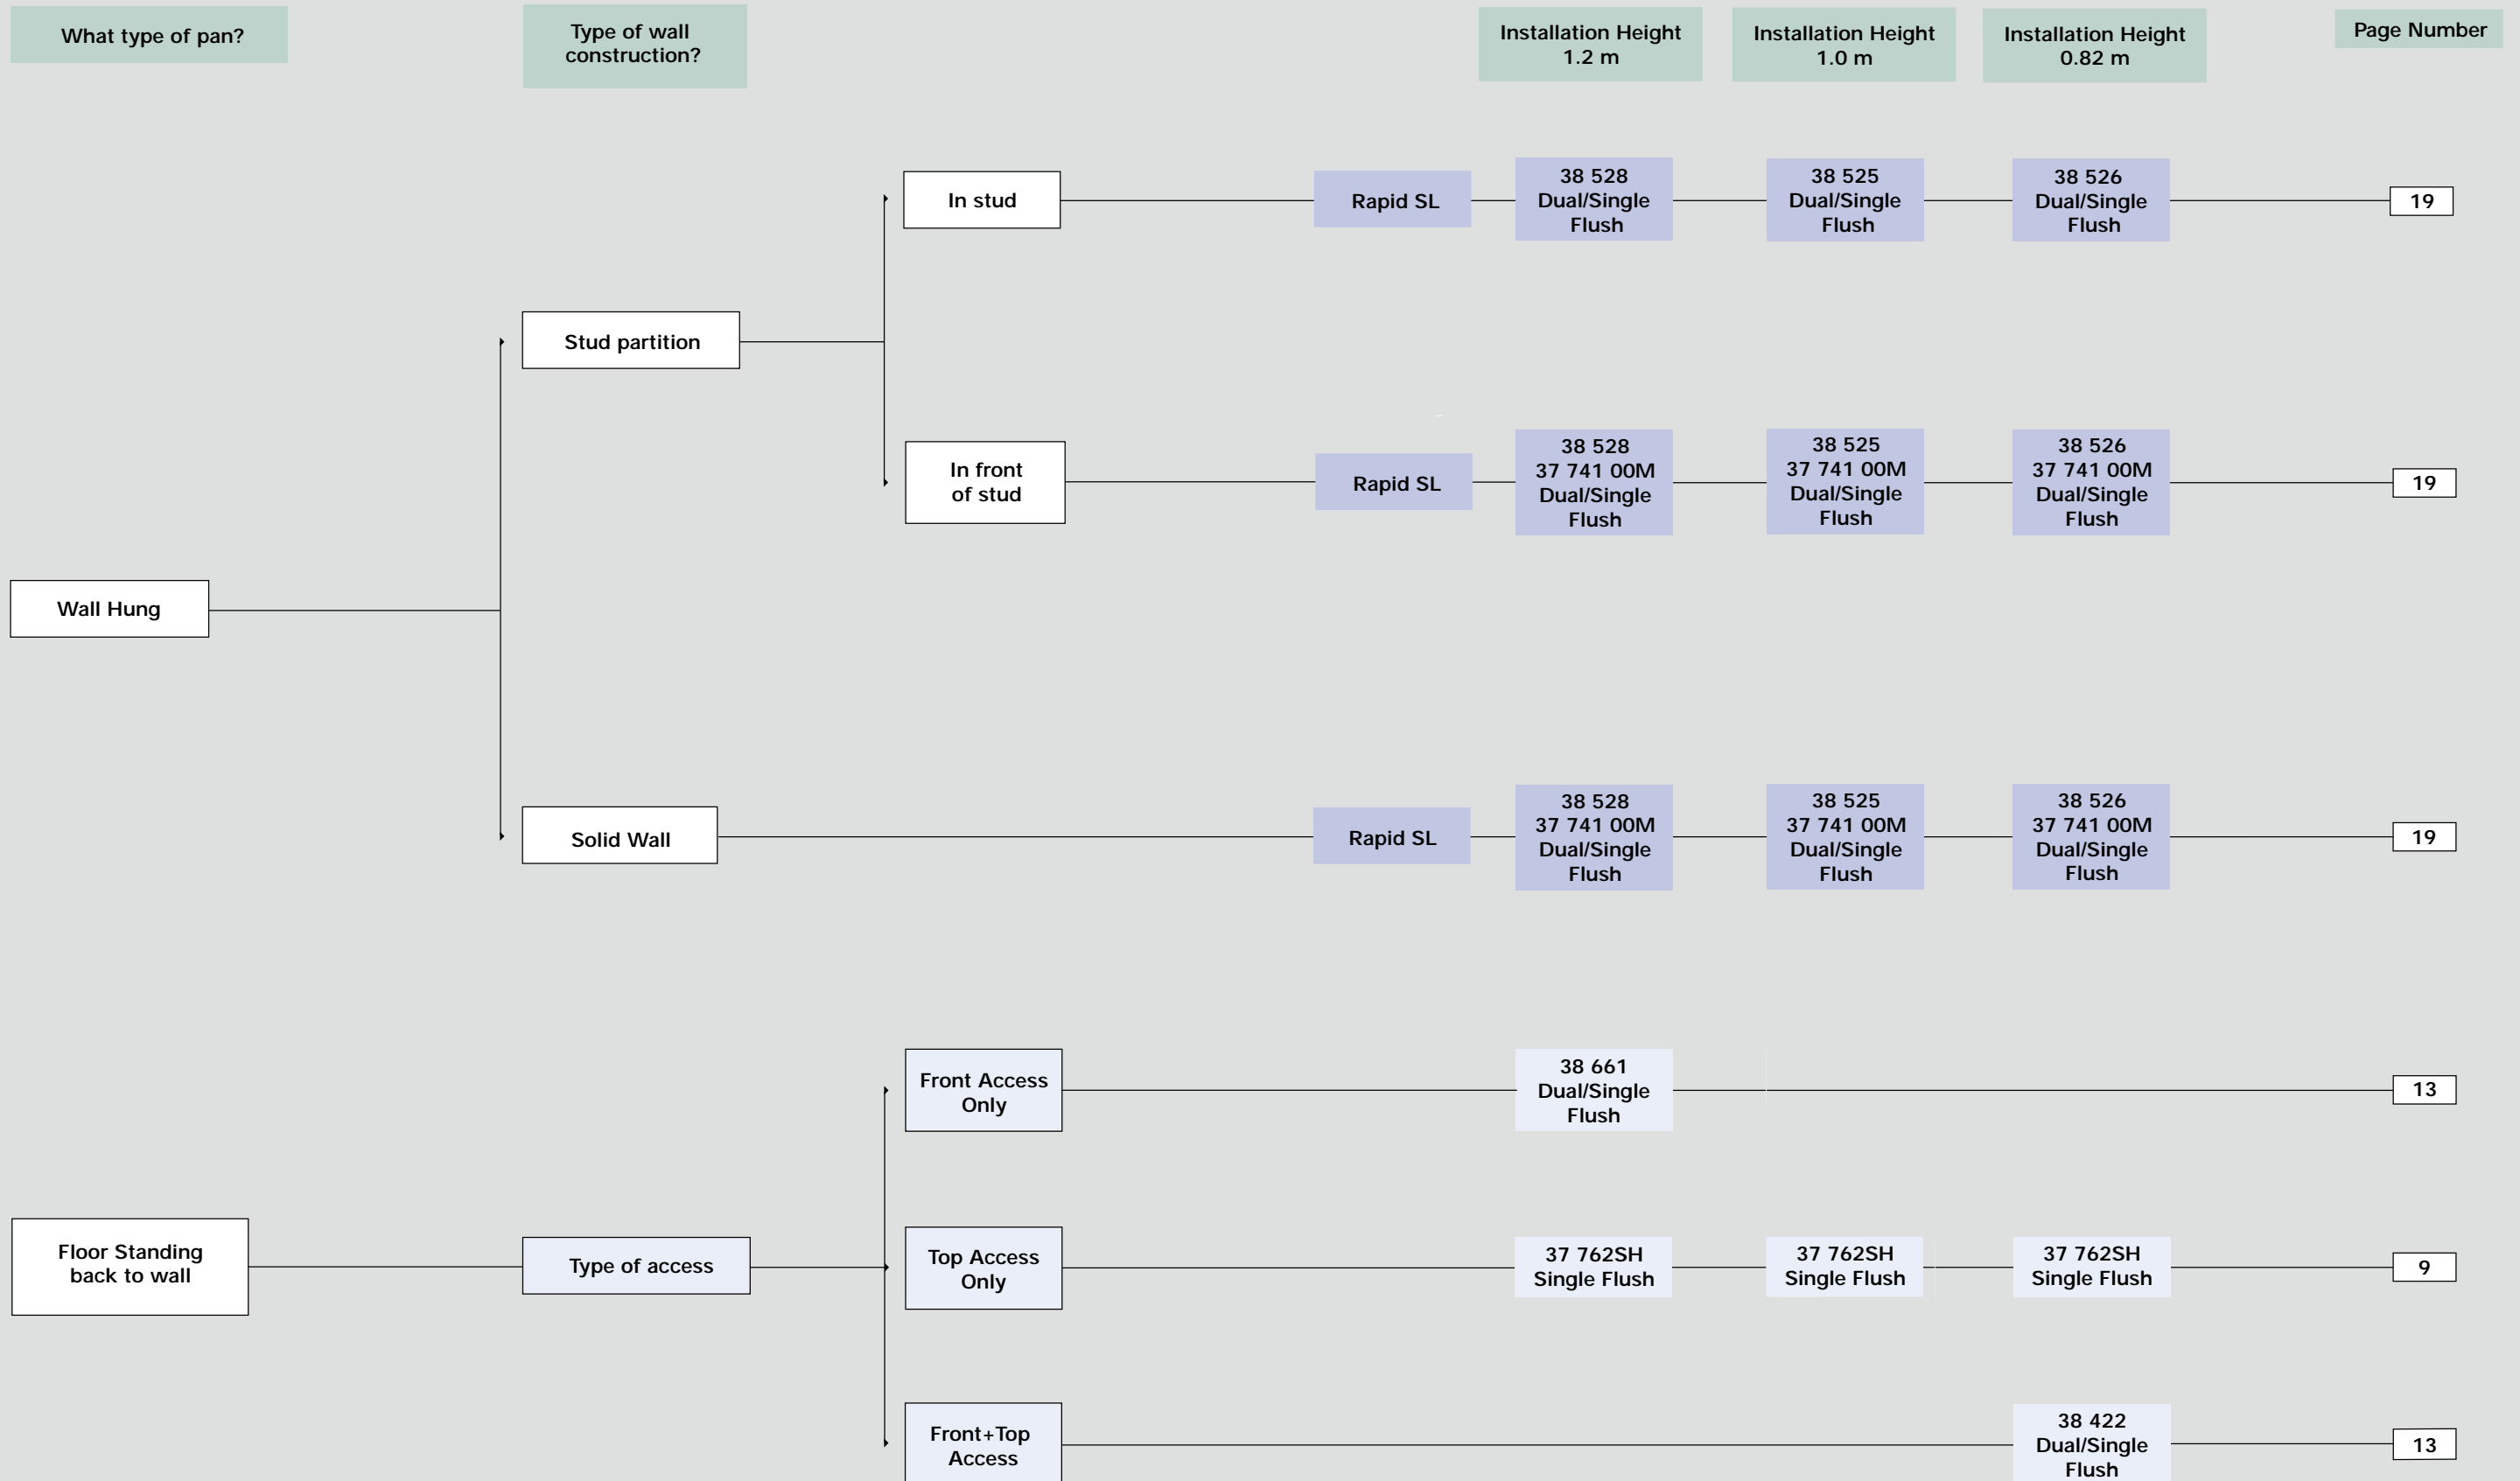

WC Overview