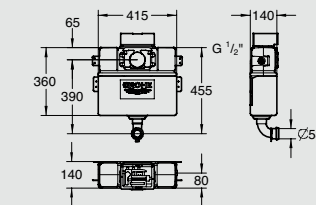

38 422

GROHE flushing cistern dual flush 6/3 l or single flush 6 l, connection from the left/right/rear, 0.82 m installation height, actuation from front/above.

– Without Flush Wall plate and inlet pipe connector 37 489 –

Note:

Wall Plate options refer to page 22-23