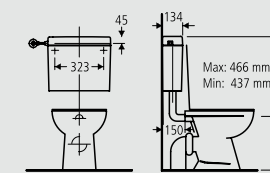

#### 37 762 SH0 Adagio

concealed cistern 6 l, ABS flush pipe 180 x 320 mm, rubber inlet pan connector, Min. recommended pressure 0.2 bar.

- without air buttons

37 761/37 768 -