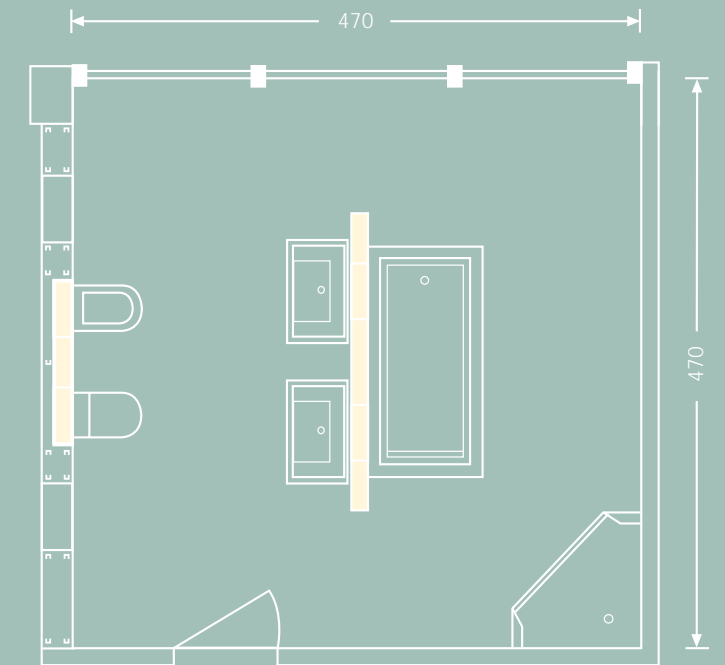

Sophisticated bathroom planning. Rapid SL.

An example of how you can design a floor plan: With WC, wash basin, bidet (or urinal). You can choose the installation heights, whether it be 1.20 m, 1.00 m or 0.82 m. Rapid SL makes dream bathrooms come true.