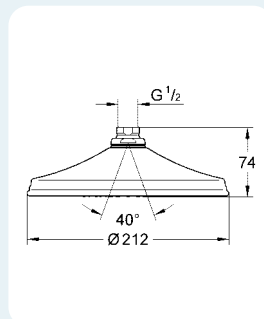

Rainshower programme.

28 368 *
Head shower, modern

28 368 *
Dimensional drawing

28 369 *
Head shower, retro

28 369 *
Dimensional drawing

28 576
Shower arm, modern
282 mm

28 384
Shower arm, retro
272 mm

28 497
Shower arm (ceiling)
300 mm