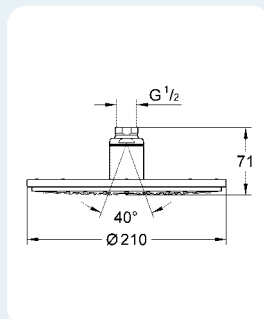

Rainshower programme.

28 368 *
Head shower, modern

28 368 *
Dimensional drawing

28 369 *
Head shower, retro

28 369 *
Dimensional drawing

28 576
Shower arm, modern
282 mm

28 384
Shower arm, retro
272 mm

28 497
Shower arm (ceiling)
300 mm