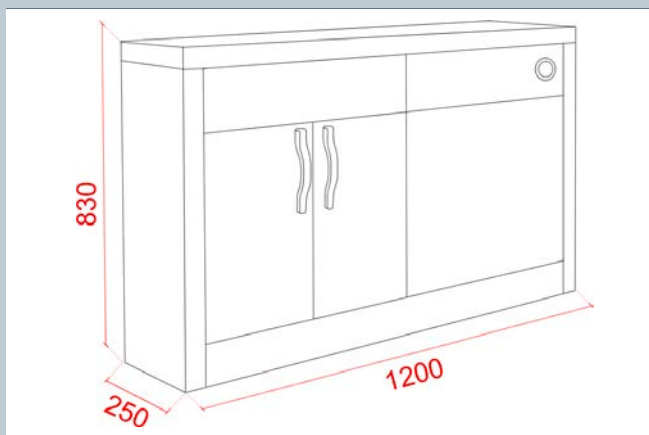

£535⁰⁰

1200 Combination set BLACK

Code: HACFURBLK

Complete furniture set including worktop and side panels. Including ceramic basin, dual flush cistern and WC pan with soft close seat

£535⁰⁰

1500 Lucido

1500 Combination set WHITE