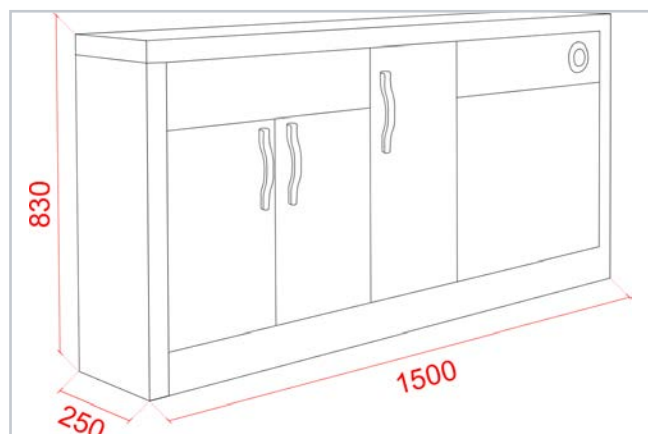

1500 Lucido

1500 Combination set WHITE

Code: LUCFURWHITE15

Complete furniture set including worktop and side panels. Including ceramic basin, dual flush cistern and WC pan with soft close seat

£649⁰⁰

1500 Combination set GREY

Code: LUCFURGREY15

Complete furniture set including worktop and side panels. Including ceramic basin, dual flush cistern and WC pan with soft close seat

£649⁰⁰

1500 Combination set BLACK

Code: LUCFURBLACK15

Complete furniture set including worktop and side panels. Including ceramic basin, dual flush cistern and WC pan with soft close seat

£649⁰⁰