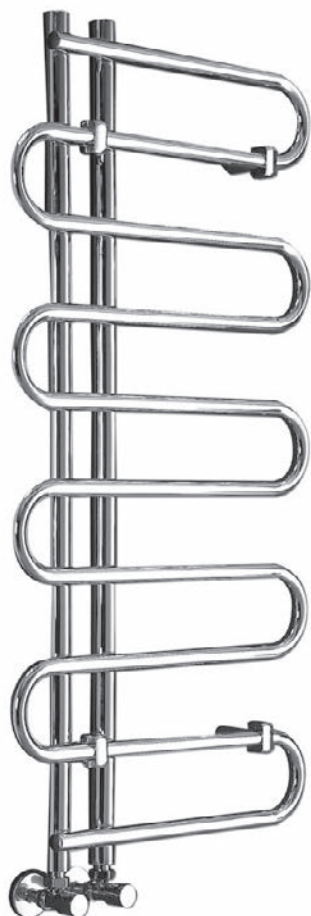

A back to wall pan including a soft close seat

£199⁰⁰

Bliss BTW W/C

Code CBL006

A back to wall pan including a soft close seat

£199⁰⁰

Square Flush Plate

Code VOR790 SQFB

Transform the look of your cabinets by adding a square flush plate. With dual control for full and short flush built in

£99⁰⁰

Hot water

Save
£50⁰⁰

Heat output 880 btu

Lizi Towel Rail

1000 x 500 mm

Be a little different. The wave radiator combines stunning looks with great practicality. With a high chrome finish and plenty of space for towels, this is a great product