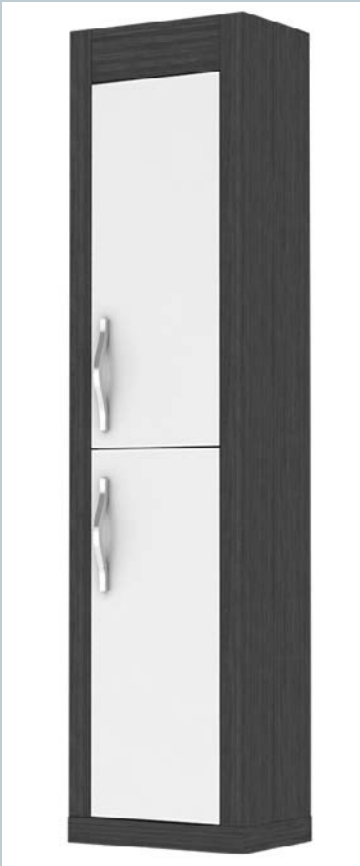

LUCIDO Tall Boy GREY

Code LUCTBYGRY

Two door cabinet with adjustable shelves

£399⁰⁰

Hacienda: Tall Boy

Made in our factory

Exclusively available from Bathroom City, this is a superbly hand-crafted piece of bathroom furniture and supplied to you direct from our Birmingham factory at an amazing price.