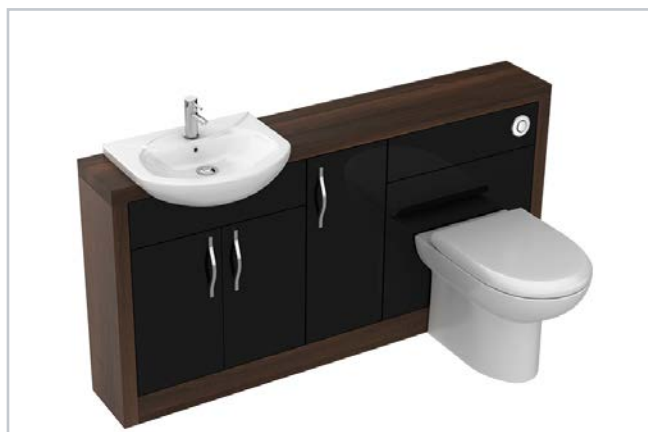

£535⁰⁰

1200 Combination set BLACK

Code: HACFURBLK

Complete furniture set including worktop and side panels. Including ceramic basin, dual flush cistern and WC pan with soft close seat

£535⁰⁰

1500 Lucido

1500 Combination set WHITE

Code: LUCFURWHITE15

Complete furniture set including worktop and side panels. Including ceramic basin, dual flush cistern and WC pan with soft close seat

£649⁰⁰

1500 Combination set GREY

Code: LUCFURGREY15

Complete furniture set including worktop and side panels. Including ceramic basin, dual flush cistern and WC pan with soft close seat

£649⁰⁰

1500 Combination set BLACK

Code: LUCFURBLACK15

Complete furniture set including worktop and side panels. Including ceramic basin, dual flush cistern and WC pan with soft close seat