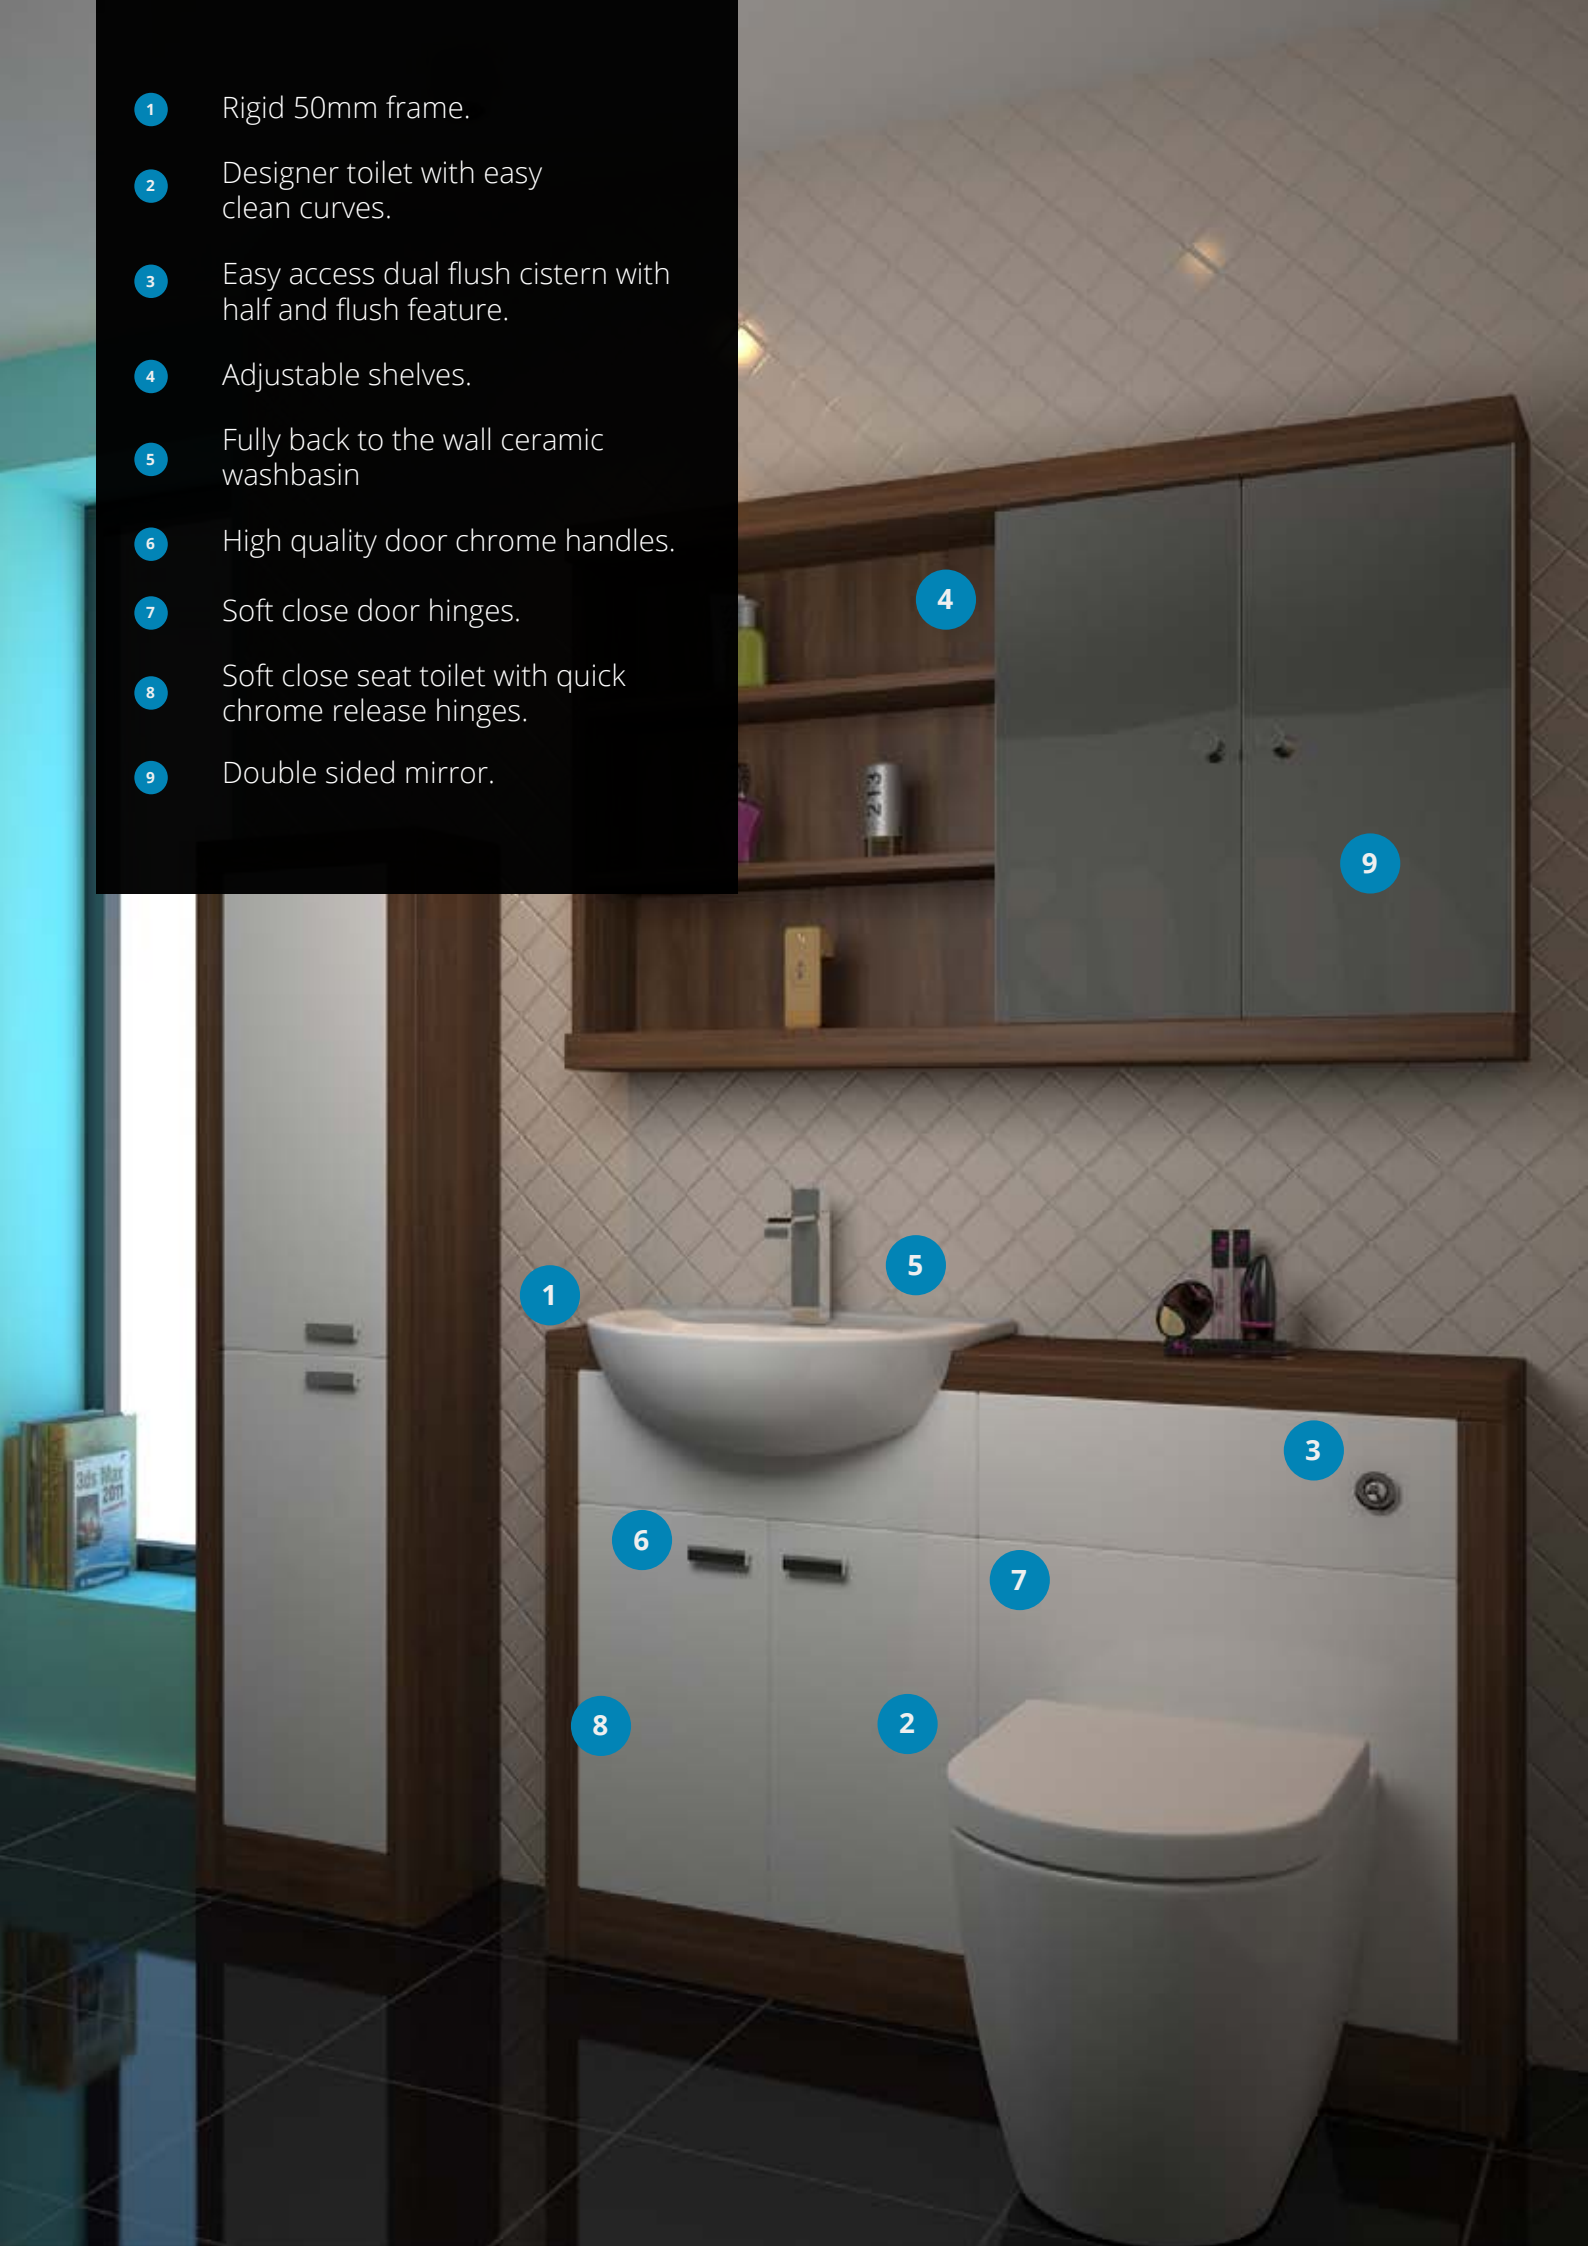

## Made To Measure Furniture

---

What sets us apart at Bathroom City is our bespoke furniture service. If there's something that you like the look and we don't have the size you need, we'll make you a bespoke piece that's perfect for your home.

Just ask us for more details.

---

*"Made By Us, For You"*

- 1 Rigid 50mm frame.
- 2 Designer toilet with easy clean curves.
- 3 Easy access dual flush cistern with half and flush feature.
- 4 Adjustable shelves.
- 5 Fully back to the wall ceramic washbasin
- 6 High quality door chrome handles.
- 7 Soft close door hinges.
- 8 Soft close seat toilet with quick chrome release hinges.
- 9 Double sided mirror.