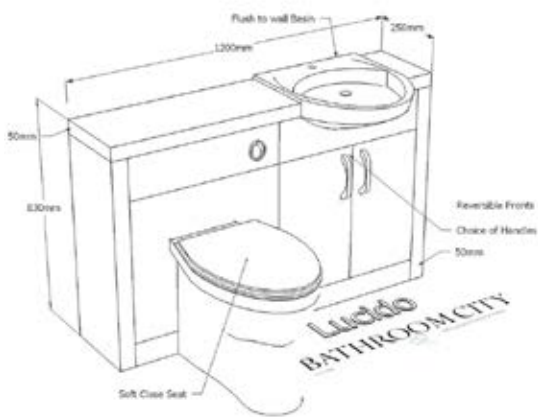

**Lucido 1200 Vanity Unit Grey**

Product Code: 17400

This contemporary 1200mm fitted furniture set includes a vanity unit with basin, storage cupboard and cistern unit that all feature beautiful gloss acrylic grey unit fronts and are surrounded by a stunning walnut worktop and side panels.

## Dimensions