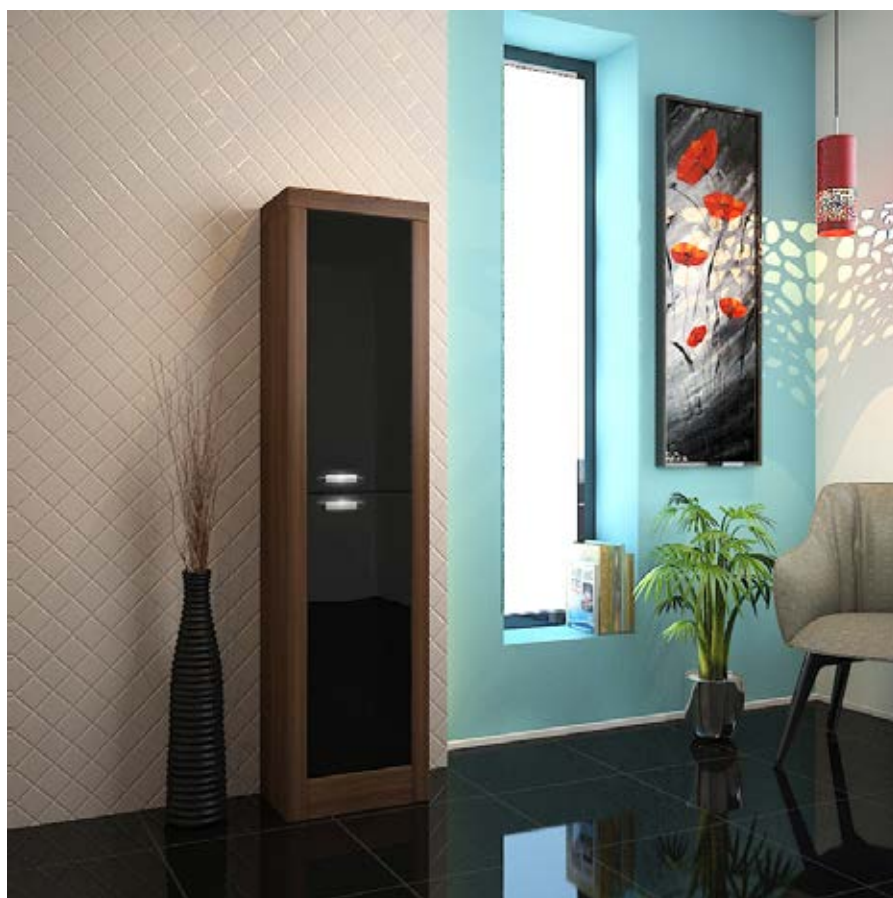

Lucido Tallboy Black

Product Code: 16821

Available in three options

Black

Grey

White