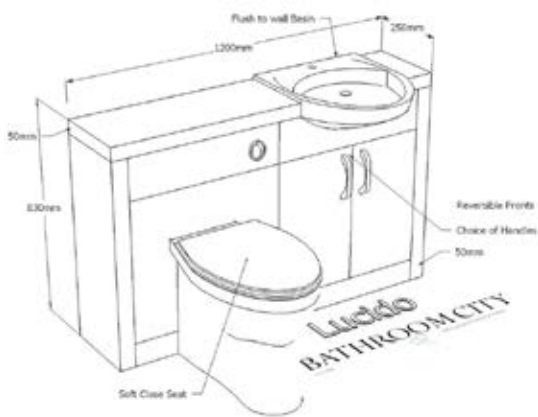

## Dimensions

### Hacienda 1200 Vanity Unit

Left & Right

Width	1202mm
Height	850mm
Depth	250mm

**PLEASE NOTE:**

As the vanity unit can be sited on either left or right, the hole in the furniture carcass for the basin to sit in must be cut by the customer using the provided template.