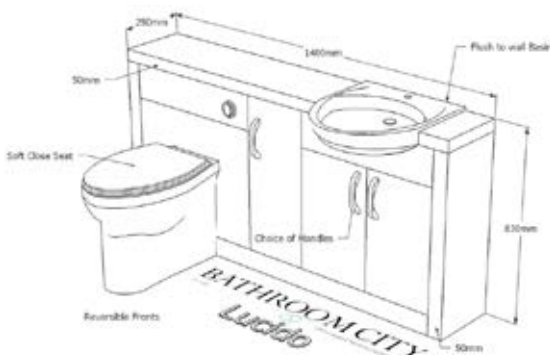

## Dimensions

### Lucido 1500 Vanity Unit

Left & Right

Width | 1477mm

Height | 830mm

Depth | 250mm

**PLEASE NOTE:**

As the vanity unit can be sited on either left or right, the hole in the furniture carcass for the basin to sit in must be cut by the customer using the provided template.