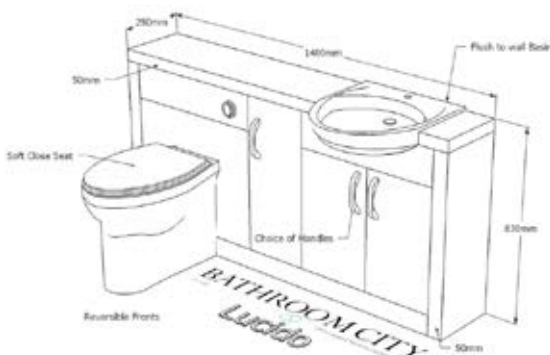

## Dimensions

### Lucido 1500 Vanity Unit

Left & Right

Width	1477mm
Height	830mm
Depth	250mm

**PLEASE NOTE:**

As the vanity unit can be sited on either left or right, the hole in the furniture carcass for the basin to sit in must be cut by the customer using the provided template.