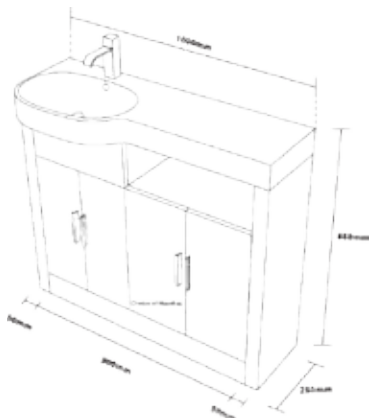

## Dimensions

### Lucido 1000 Vanity Unit

Left & Right

Width	1000mm
Height	880mm
Depth	280mm

**PLEASE NOTE:**

As the vanity unit can be sited on either left or right, the hole in the furniture carcass for the basin to sit in must be cut by the customer using the provided template.