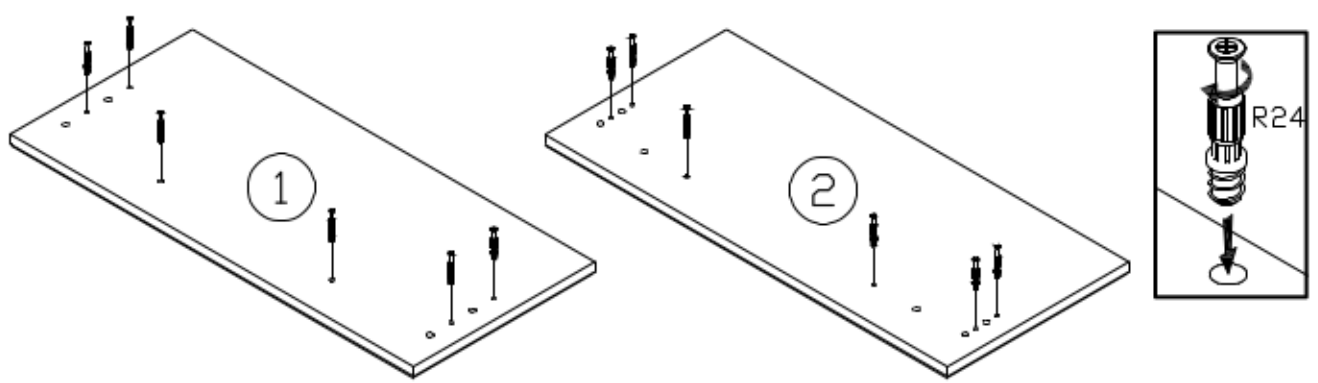

Alani 600 Wall Hung Unit in Oak

Alani 600 Front Pack (2 Drawers)

1

2

3

4

5

BATHROOM CITY