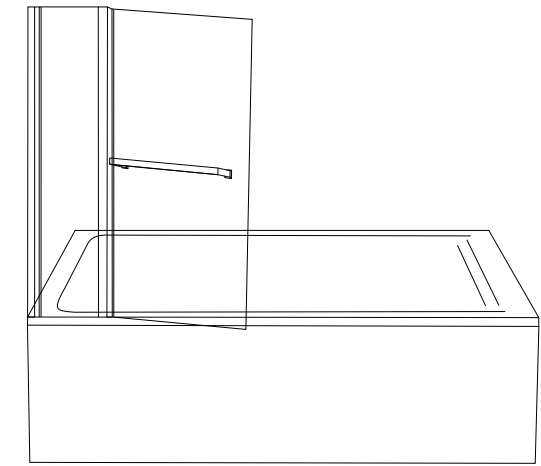

ASHFORD BATH SHOWER SUITE

Dimensions:

600mm Vanity Unit:
Width: 570mm
Depth: 505mm
Height: 800mm

Basin:
Width: 610mm
Depth: 525mm
Height: 235mm
(including basin depth)

800mm Vanity Unit:
Width: 775mm
Depth: 505mm
Height: 800mm