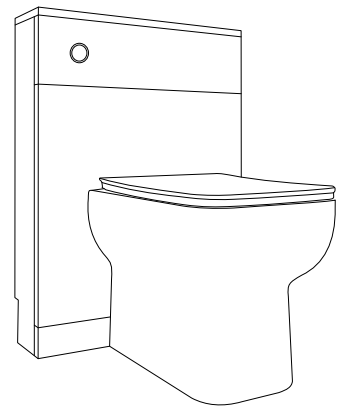

Product Code : 179937
Ashford WC Toilet Unit with Pan and Concealed Cistern

Dimensions:
Back To Wall Unit: Width: 600mm Depth: 200mm Height: 800mm
Back To Wall Toilet: Width: 350mm Depth: 480mm Height: 400mm

This Ashford back to wall toilet unit comes with ceramic toilet pan and soft-closing seat and matches other Ashford pieces with its water resistant Pearl Grey gloss acrylic finish. Featuring a chrome-finished flush button, the robust MDF unit conceals a water-saving dual flush cistern which can be accessed from the front of the unit for ease of maintenance.