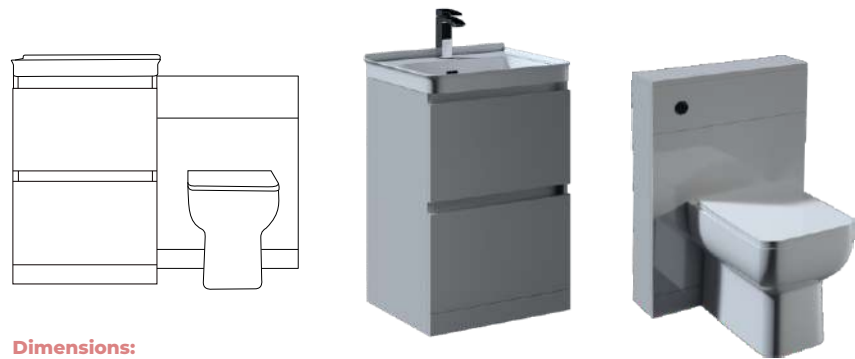

Ashford 600 Cloakroom Suite

Create a natural and robust style in your bathroom with this Ashford set that includes basin, vanity unit, BTW unit and toilet. The deep ceramic basin is impressive in both size and practicality with a splashguard at the back and anti-splash rim around the front and sides. The basin sits on a two-door cabinet unit which, along with the BTW unit, is finished in a glossy acrylic pearl grey which creates a warm fresh look that is compatible with any style of bathroom decor. The two handleless drawers feature ample storage and high-quality soft-closing runners, while the BTW unit comes with a water-saving dual flush cistern that is accessible from the front and top for easy maintenance. The toilet pan features the same high-quality ceramic construction as the basin and comes with a soft-closing seat.

Additional Optional Extras

Basin Tap:

- Flexible water connections for easy installation
- Single lever operation
- Long-lasting ceramic cartridge
- Designer chrome finish
- Suitable for high and low-pressure systems (0.2 bar +)

Basin Waste:

- Slotted design suitable for basins with overflow
- Push-button system
- Chrome-plated brass

Bottle Trap:

- High-Quality White Bottle Trap
- Pipe size: 1 1/4"
- Seal: 38mm
- Ultra-durable high-temperature Polypropylene
- Compression Connections (fits both plastic & copper waste pipes)
- The base is removable for easy cleaning

Dimensions:

Vanity Unit:	Basin:	BTW Unit:	Toilet:
Width: 570mm	Width: 610mm	Width: 600mm	Width: 350mm
Depth: 505mm	Depth: 525mm	Depth: 200mm	Depth: 480mm
Height: 800mm	Height: 235mm (including basin depth)	Height: 800mm	Height: 400mm