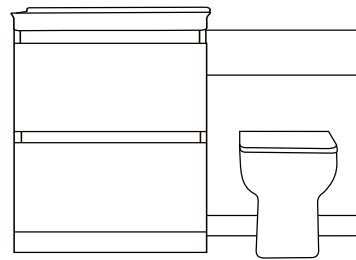

Dimensions:

Vanity Unit:	Basin:	BTW Unit:	Toilet:
Width: 570mm	Width: 610mm	Width: 600mm	Width: 350mm
Depth: 505mm	Depth: 525mm	Depth: 200mm	Depth: 480mm
Height: 800mm	Height: 235mm (including basin depth)	Height: 800mm	Height: 400mm

Product Code : 179863

Ashford 600 Cloakroom Suite:
Vanity Unit, BTW Toilet
Colour: Pearl Grey

ASHFORD 600 CLOAKROOM SUITE

ASHFORD CLOAKROOM

Well-built with generous dimensions and a fresh modern look, this Ashford suite comes with 800mm Vanity unit, basin and back to wall toilet with seat. The floor standing design ensures stability, strength and fully concealed pipework while the mirror-shine pearl grey acrylic finish gives natural lustre to both the vanity unit and back to wall. The two soft-closing drawers feature smooth, handleless fronts and give you plenty of storage for your bathroom essentials. The deep ceramic basin is luxuriously ample and features an anti-splash design with splash guard at the back. The WC unit conceals a water-saving dual flush cistern which is easy to access from the front and top, and features a toilet pan with soft-close seat.

Product Code : 179865

Ashford 800 Cloakroom Suite: Vanity Unit, BTW Toilet
Colour: Pearl Grey

Dimensions:

Vanity Unit:	Basin:
Width: 775mm	Width: 810mm
Depth: 505mm	Depth: 525mm
Height: 800mm	Height: 240mm (including basin depth)
BTW Unit:	Toilet:
Width: 600mm	Width: 350mm
Depth: 200mm	Depth: 480mm
Height: 800mm	Height: 400mm