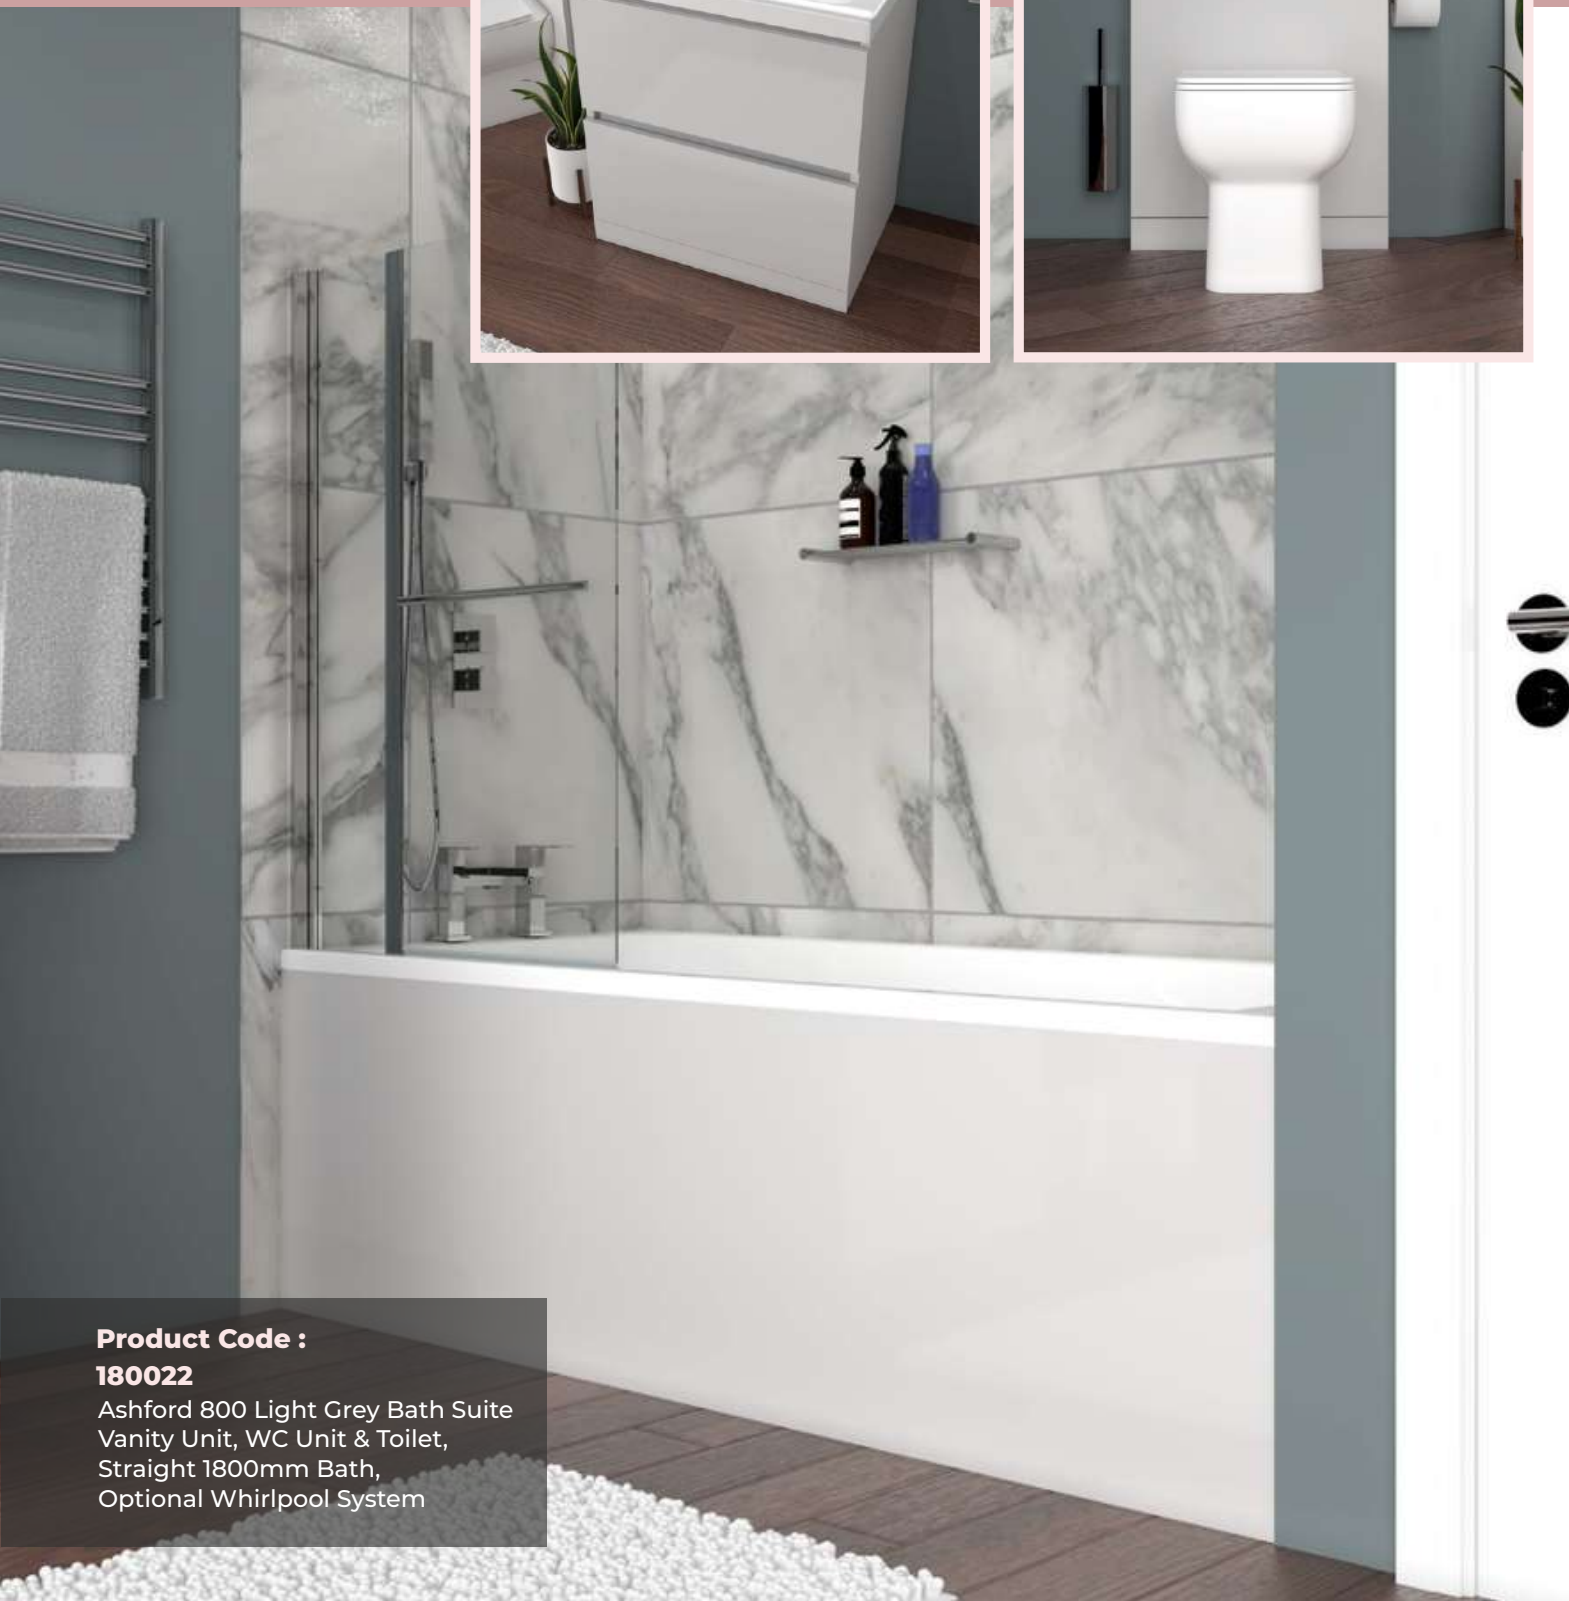

ASHFORD STRAIGHT BATH SUITE

To view this
product online

Product Code :
180021

Ashford 600
Pearl Grey Bath Suite
Vanity Unit,
WC Unit & Toilet,
Straight 1700mm Bath,
Optional Whirlpool System