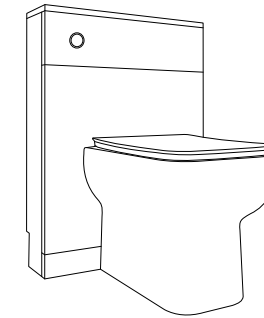

Dimensions:
Open Back Toilet:
 Width: 395mm
 Depth: 595mm
 Height: 820mm

Radiant Reduced
 Height Quad
 900mm x 900mm x 1750mm

Dimensions:
Shower Enclosure:
 Width Adjustment: 870mm - 890mm
 Height: 1750mm
 Opening Size: 510mm + 10

Brighten up your bathroom with the robustness and refreshing simplicity of this Ashford suite which comes with 800mm or 600mm vanity unit, toilet and shower enclosure. The glossy pearl grey acrylic finish on the vanity unit is warm and versatile, complementing any style of bathroom decor while protecting the solid MDF unit from damp. Featuring smooth handleless fronts, the two deep drawers provide generous storage space while gliding noiselessly on high-quality soft-closing runners. The deep basin is a lavish design in high-quality ceramic that features anti-splash edging and a splashguard at the back. Both sliding doors of the reduced height quadrant shower enclosure feature toughened 6mm safety glass and polished chrome profiles as well as a magnetic seal to keep the doors shut while the shower is in use. The close-coupled toilet matches the brilliant white ceramic construction of the basin and comes with a soft-closing seat.

To view this product online

Product Summary

- Floorstanding 600mm or 800mm Vanity Unit with handleless soft-closing drawers & deep basin.
- Back-to-wall Toilet with dual-flush Cistern, Pan & Soft-closing Seat.
- L-shape Shower Bath with Screen.
- Optional bath panels, taps, wastes and shower valve.
- Fully Guaranteed

Dimensions:

600mm Vanity Unit:
Width: 570mm
Depth: 505mm
Height: 800mm

Basin:
Width: 610mm
Depth: 525mm
Height: 235mm
(including basin depth)

800mm Vanity Unit:
Width: 775mm
Depth: 505mm
Height: 800mm

Basin:
Width: 810mm
Depth: 525mm
Height: 245mm
(including basin depth)