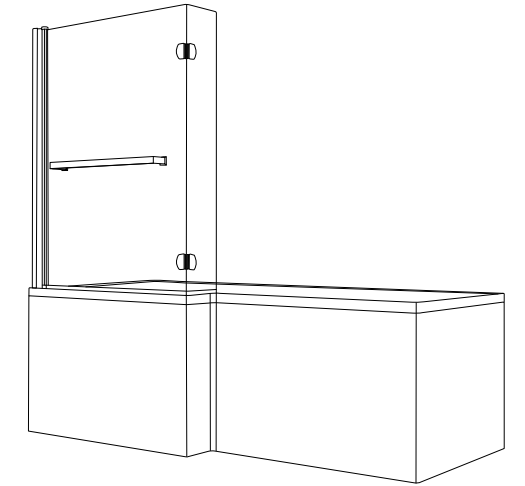

To view this product online

Product Summary

- Floorstanding 600mm or 800mm Vanity Unit with handleless soft-closing drawers & deep basin.
- Back-to-wall Toilet with dual-flush Cistern, Pan & Soft-closing Seat.
- L-shape Shower Bath with Screen.
- Optional bath panels, taps, wastes and shower valve.
- Fully Guaranteed