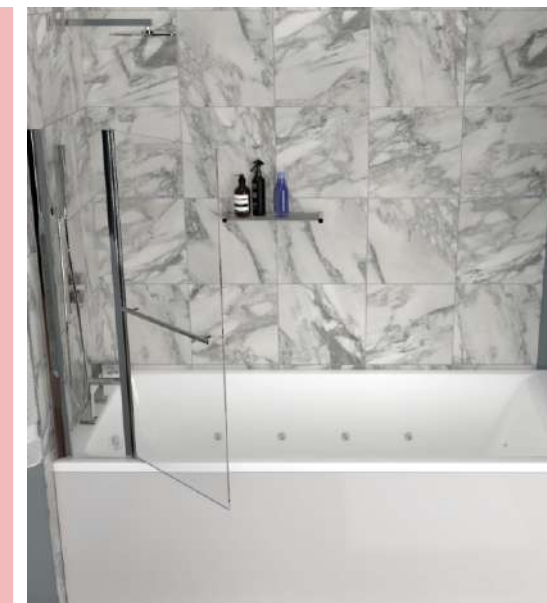

Basin:
Width: 810mm
Depth: 525mm
Height: 245mm
(including basin depth)

Back To Wall Unit:
Width: 600mm
Depth: 200mm
Height: 800mm

Back To Wall Toilet
Width: 350mm
Depth: 480mm
Height: 400mm

L Shaped Shower Bath:
Length: 1670mm
Showering Area: 850mm x 850mm
Shower Screen: 6mm Toughen Glass

Product Summary

- Floorstanding 600mm or 800mm, Vanity Unit with handleless soft-closing drawers & deep basin
- Back-to-wall Toilet with dual-flush Cistern, Pan & Soft-closing Seat
- 1700mm Bath in top quality Lucite acrylic (extra strength and heat-retention)
- Optional Whirlpool System, bath panels, taps, wastes, bath screen and shower valve
- Fully Guaranteed

Freshen up your bathroom space with this complete Ashford package for a coordinated modern look in stylish Pearl Grey. A double drawer floor standing vanity unit, Back to wall toilet and straight 1700mm bath are included at an extremely affordable price, and you can upgrade your bath into a wellbeing spa by choosing from the two whirlpool system options. The easy-clean gloss acrylic Pearl Grey finish of the vanity, back to wall and optional bath panels is protective and water resistant while the MDF construction is robust and durable. The standard size bath is made from high-grade lucite acrylic which is stronger and retains heat for longer than regular acrylic. This extra strong and secure bath also features a fully encapsulated baseboard for reinforcement and a leg kit for stability. The vanity features a smooth soft-closing drawer runners and a deep luxury ceramic basin. The concealed cistern has dual-flush water-saving functionality and is controlled by a chrome-finished push button. A soft-closing toilet seat and cover are included. Many additional items can be added to your purchase from the dropdowns above, such as bath screen and shower valve should you require the versatility of a shower bath.